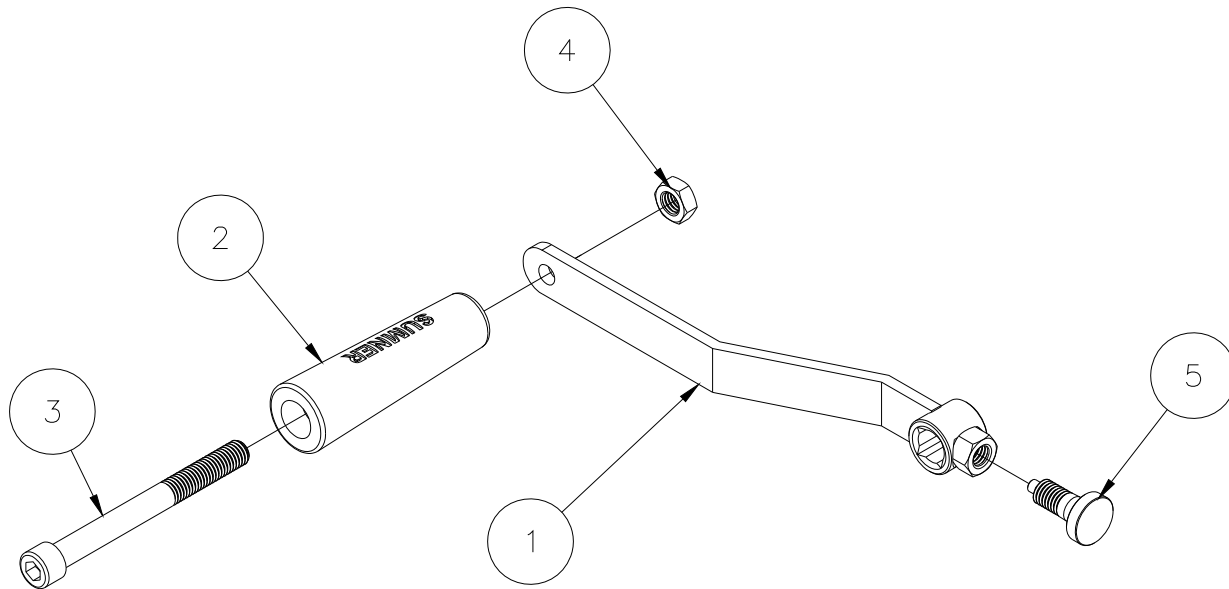

783757 - WINCH HANDLE ASSEMBLY

5	774180	1	PLUNGER ASSEMBLY
4	772358	1	1/2-13 INSERT JAM LOCK NUT
3	771254	1	SHCS 1/2-13 x 5
2	780182	1	WINCH HANDLE SLEEVE
1	783756	1	HANDLE WELDMENT
Item	Part No.	Qty	Description
Parts List