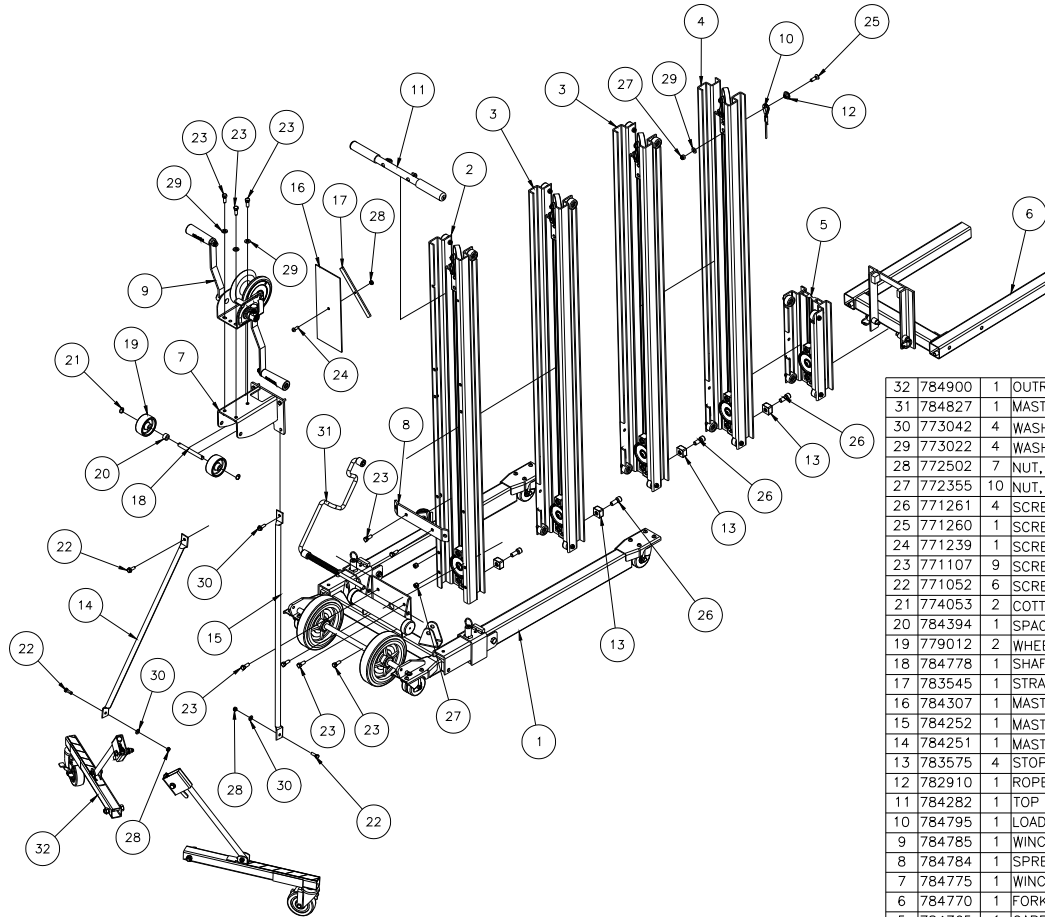

784751 - 2416 LIFT ASSEMBLY

32	784900	1	OUTRIGGER ASSEMBLY, 2416 LIFT
31	784827	1	MAST HOLD DOWN, BAR TYPE 2416
30	773042	4	WASHER, FL 5/16
29	773022	4	WASHER, FL 3/8 SAE HARDENED
28	772502	7	NUT, INSERT JAM 5/16-18
27	772355	10	NUT, INSERT LOCK 3/8-16
26	771261	4	SCREW, SHC 1/2-13 X 1-1/4
25	771260	1	SCREW, FHSC 3/8-16 X 1-1/4
24	771239	1	SCREW, BHC 5/16-18 X 7/8
23	771107	9	SCREW, HHC 3/8-16 X 1
22	771052	6	SCREW, HHC 5/16-18 X 1 PLTD
21	774053	2	COTTER, CIRCLE Z/P .048 X 3/4
20	784394	1	SPACER, PULLEY 1/2"
19	779012	2	WHEEL, POLY OLEFIN 3"
18	784778	1	SHAFT WHEEL 2400 LIFT
17	783545	1	STRAP
16	784307	1	MAST COVER, SHORT 2200 LIFT
15	784252	1	MAST BRACE (RIGHT) 2200 LIFT
14	784251	1	MAST BRACE (LEFT) 2200 LIFT
13	783575	4	STOP BLOCK
12	782910	1	ROPE RETAINER WASHER
11	784282	1	TOP HANDLE ASSEMBLY, 2200
10	784795	1	LOAD LINE EVENTER 16 LIFT
9	784785	1	WINCH ASSEMBLY 2400 LIFT
8	784784	1	SPREADER PLATE ASSEMBLY 2416
7	784775	1	WINCH MOUNTING WELDMENT
6	784770	1	FORK ASSEMBLY 2400
5	784765	1	CARRIAGE ASSEMBLY 2400
4	784740	1	TOP MAST ASSEMBLY 2412
3	784730	2	CENTER MAST ASSEMBLY 2412
2	784720	1	BOTTOM MAST ASSEMBLY 2412
1	784717	1	BASE ASSEMBLY 2416 LIFT
Item	Part No.	Qty	Description
Parts List