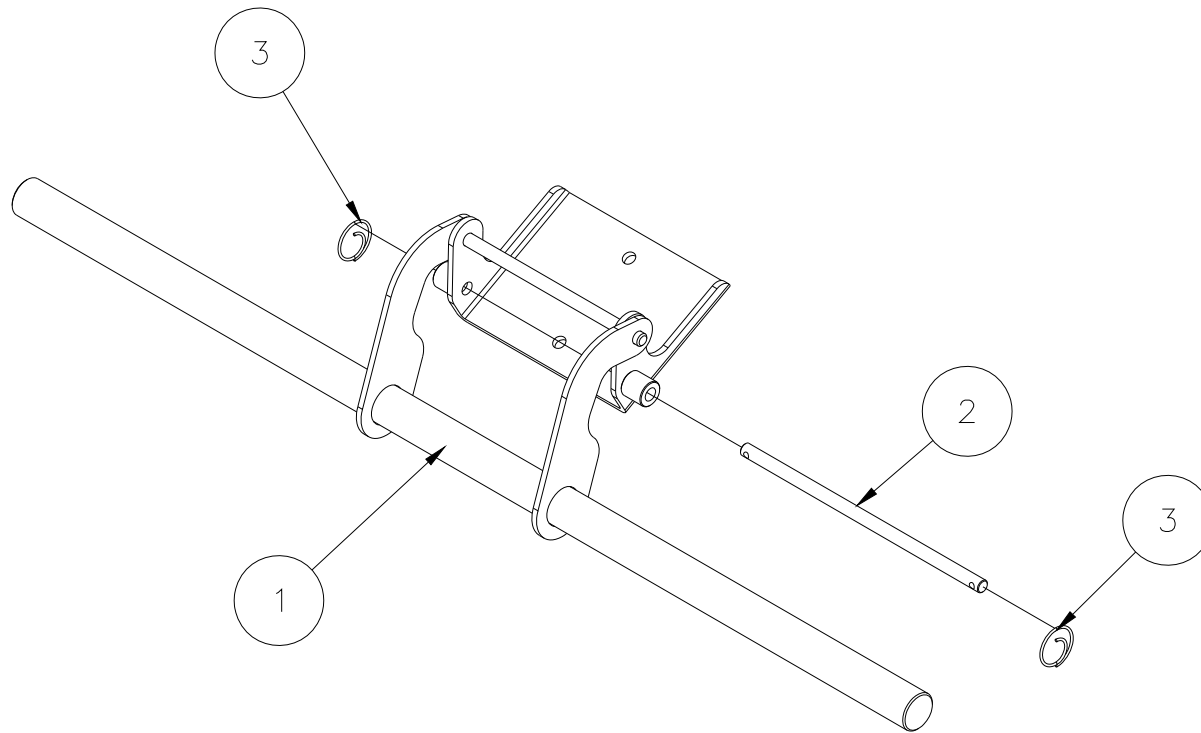

784620 - BRAKE ASSEMBLY

3	774053	2	.750Ø RING COTTER
2	784216	1	BRAKE MOUNT PIN
1	784625	1	BRAKE WELDMENT
Item	Part No.	Qty	Description
Parts List