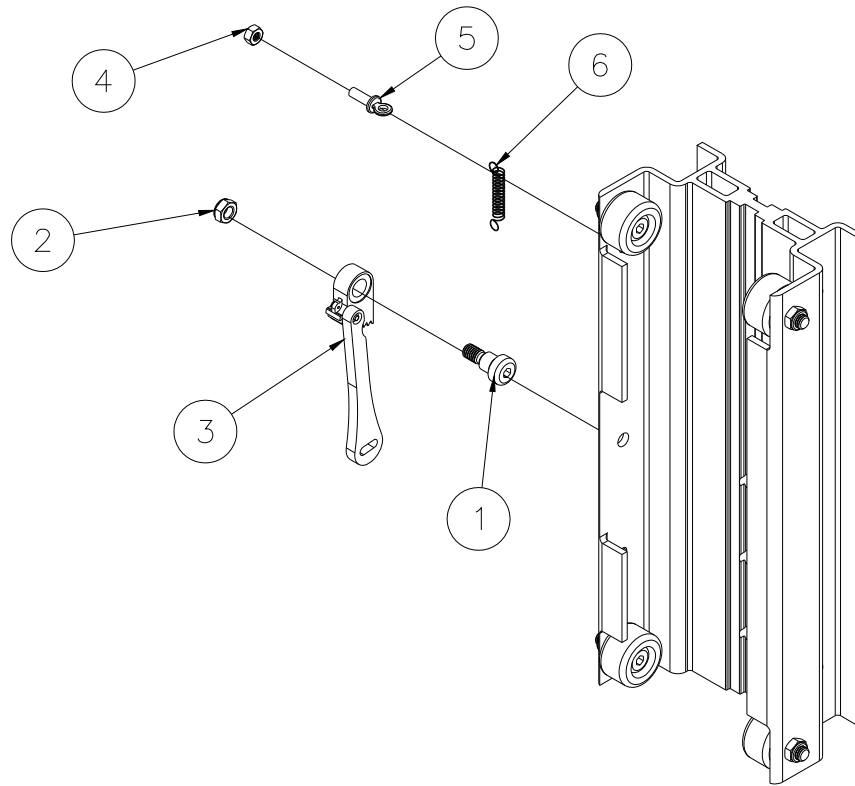

784755 - SAFETY BRAKE ASSEMBLY - OPTIONAL

Parts List			
Item	Part No.	Qty	Description
1	771350	1	SCREW, SHOULDER 1/2 X 1/2
2	772350	1	NUT, INSERT JAM 3/8-16
3	784692	1	SAFETY BRAKE ASSEMBLY
4	772076	1	NUT, INSERT LOCK 1/4-20
5	779900	1	SCREW, ADJUSTING
6	783530	1	BRAKE SPRING