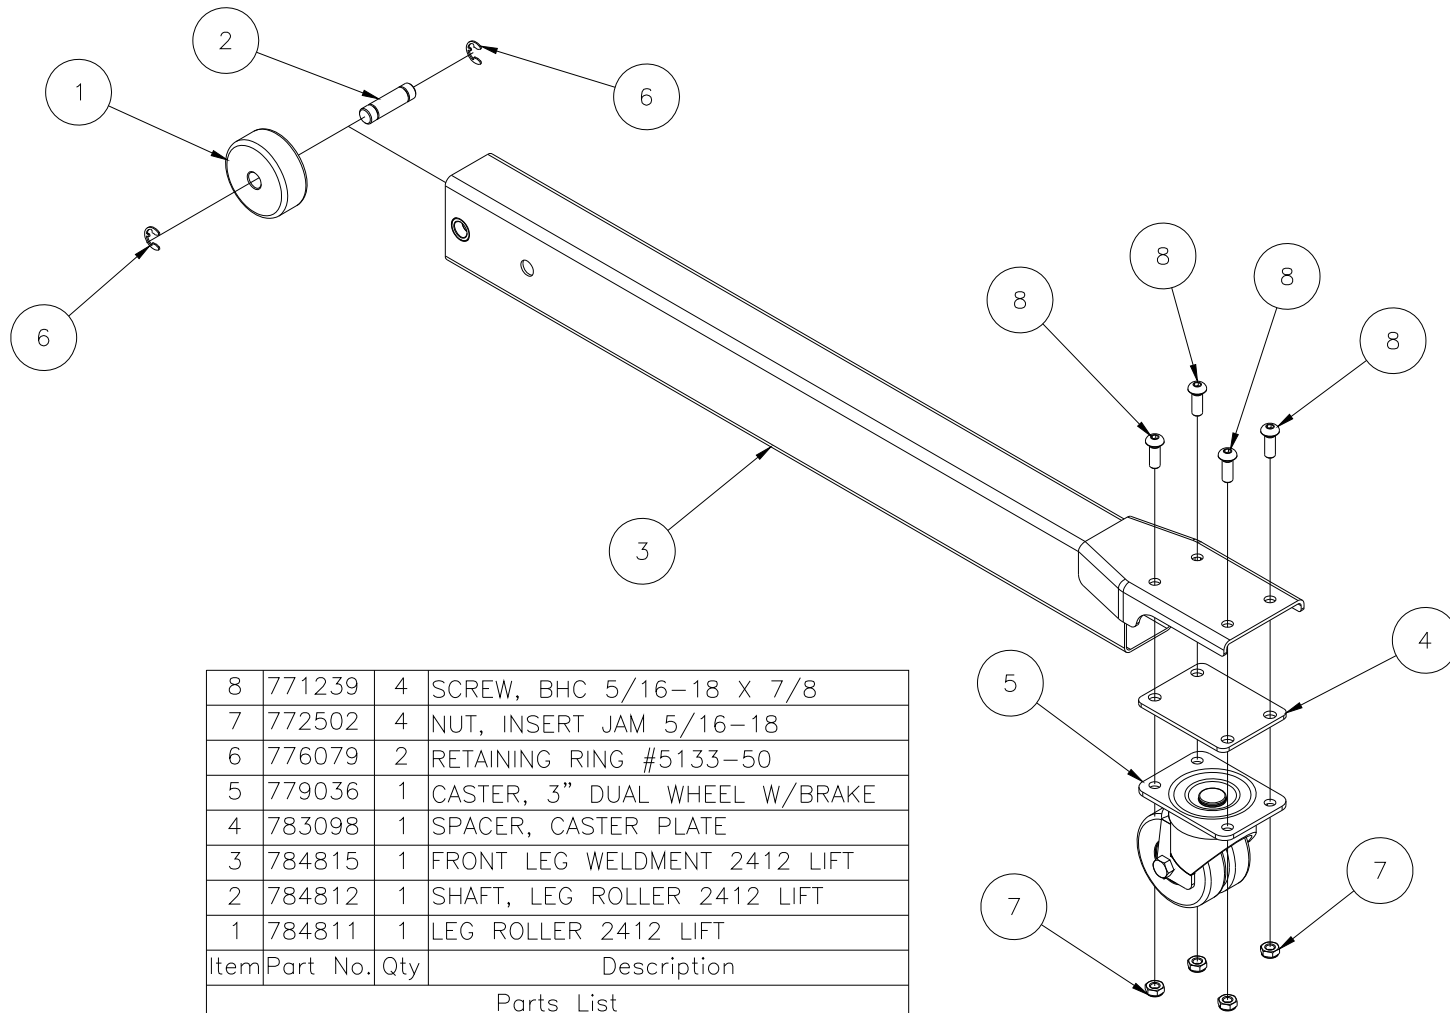

784810 - 2412 FRONT LEG ASSEMBLY

8	771239	4	SCREW, BHC 5/16-18 X 7/8
7	772502	4	NUT, INSERT JAM 5/16-18
6	776079	2	RETAINING RING #5133-50
5	779036	1	CASTER, 3" DUAL WHEEL W/BRAKE
4	783098	1	SPACER, CASTER PLATE
3	784815	1	FRONT LEG WELDMENT 2412 LIFT
2	784812	1	SHAFT, LEG ROLLER 2412 LIFT
1	784811	1	LEG ROLLER 2412 LIFT
Item	Part No.	Qty	Description
Parts List