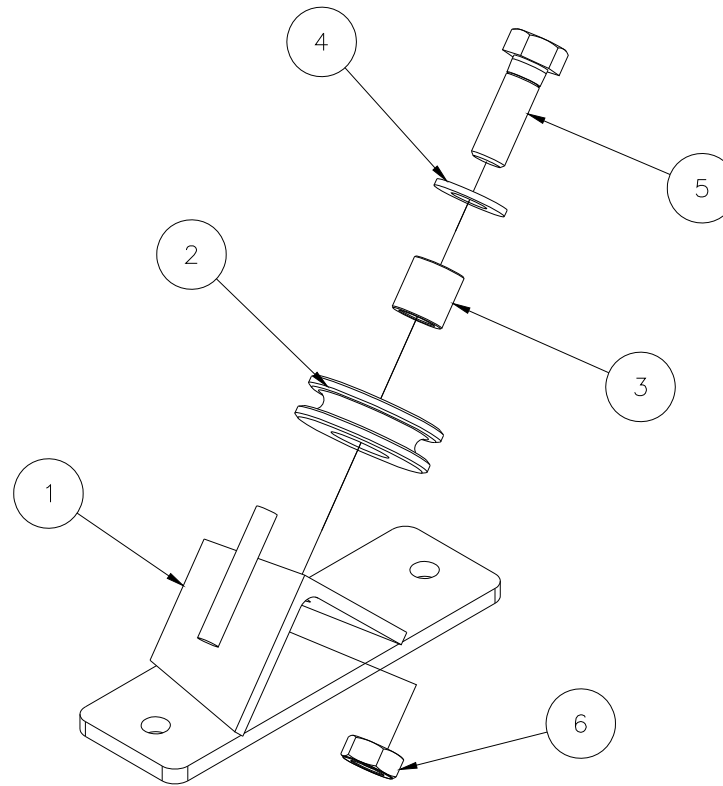

784780 - 2412 SPREADER PLATE ASSEMBLY

6	772358	1	NUT, INSERT JAM 1/2-13
5	771120	1	SCREW, HHC 1/2-13 X 1-1/2
4	773094	1	WASHER, FL 1/2 SAE
3	782960	1	ROLLER SHAFT
2	780025	1	SHEAVE, RAB 2"
1	784781	1	SPREADER PLATE WELDMENT
Item	Part No.	Qty	Description
Parts List