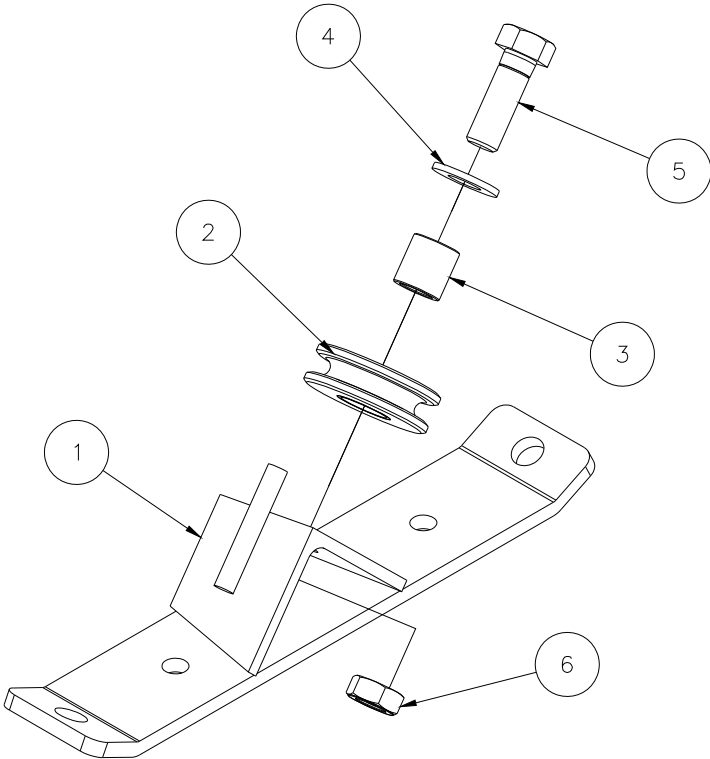

784900 - 2416 OUTRIGGER ASSEMBLY

ITEM 1 - LEG ASSEMBLY, OUTRIGGER 2416

14	772100	1	NUT, HEX 1/2-13
13	773590	1	WASHER, LOCK 1/2
12	779032	1	CASTER 4 X 1-1/4, 1/2-13 POST
11	784902	1	LEG WELDMEN T, OUTRIGGER 2416
10	772358	2	NUT, INSERT JAM 1/2-13
9	772350	2	NUT, INSERT JAM 3/8-16
8	771127	2	SCREW, HHC 1/2-13 X 2-1/2 GRD 5
7	771090	2	SCREW, HHC 3/8-16 X 1-1/2
6	778362	2	TAPE, 1" B/Y CAUTION STRIPE
5	778348	2	LABEL, LOWER S TABILIZER LEGS
4	784904	2	OUTRIGGER SUPPO RT BAR 2416
3	783726	1	OUTRIGGER LOCK ASSEMB LY, LEFT
2	783718	1	OUTRIGGER LOCK ASSEMB LY, RIGHT
1	784901	2	LEG ASSEMB LY, OUTRIGGER 2416
Item	Part	Qty	Description
No.	Parts List		

784820 - LEG LOCK ASSEMBLY

4	775110	1	SPLIT RING 1-1/4" NICK. PLTD.
3	776212	1	SPRING, #DWC-042-G-9
2	782510	1	PLUNGER
1	784821	1	LEG LOCK WELDMENT 2400 LIFT
Item	Part No.	Qty	Description
Parts List			

784620 - BRAKE ASSEMBLY

3	774053	2	.750Ø RING COTTER
2	784216	1	BRAKE MOUNT PIN
1	784625	1	BRAKE WELDMENT
Item	Part No.	Qty	Description
Parts List			

784780 - 2412 SPREADER PLATE ASSEMBLY

6	772358	1	NUT, INSERT JAM 1/2-13
5	771120	1	SCREW, HHC 1/2-13 X 1-1/2
4	773094	1	WASHER, FL 1/2 SAE
3	782960	1	ROLLER SHAFT
2	780025	1	SHEAVE, RAB 2"
1	784781	1	SPREADER PLATE WELDMENT
Item	Part No.	Qty	Description
Parts List			

784784 - 2416 SPREADER PLATE ASSEMBLY

6	772358	1	NUT, INSERT JAM 1/2-13
5	771120	1	SCREW, HHC 1/2-13 X 1-1/2
4	773094	1	WASHER, FL 1/2 SAE
3	782960	1	ROLLER SHAFT
2	780025	1	SHEAVE, RAB 2"
1	784788	1	SPREADER PLATE WELDMENT 2416
Item	Part No.	Qty	Description
Parts List			