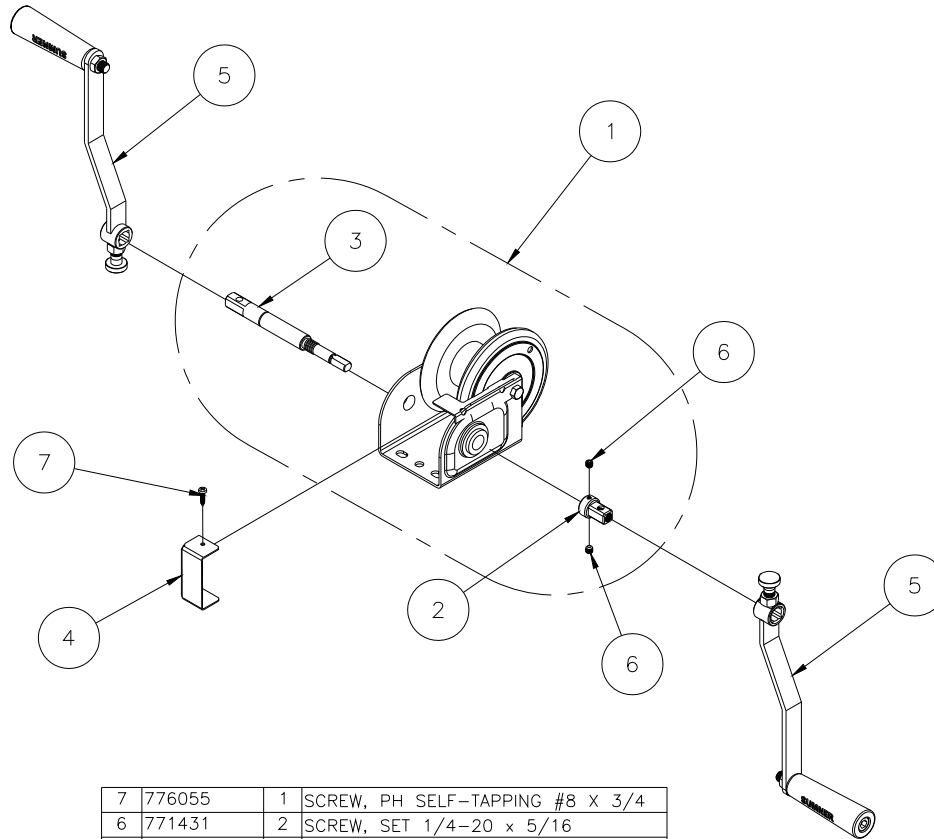

REUSE EXISTING LEGWELDMENTS, FRONT CASTERS,
LEG LOCKS, AND 8" THERMOPLASTIC GRAY WHEELS

784765 - CARRIAGE ASSEMBLY

Parts List			
Item	Part No.	Qty	Description
1	784766	1	CARRIAGE MACHINED 2400 LIFT
2	784722	4	MAST ROLLER 2400 LIFT
3	784724	1	PULLEY ASSEMBLY 3"
4	784705	1	PULLEY COVER
5	771261	2	SCREW, SHC 1/2-13 X 1-1/4
6	771263	1	SCREW, BHC M12-1.75 X 35
7	771350	4	SCREW, SHOULDER 1/2 X 1/2
8	772350	4	NUT, INSERT JAM 3/8-16
9	772358	2	NUT, INSERT JAM 1/2-13
10	772505	1	NUT, JAM LOCK M12

MAST ASSEMBLY

14	773096	2	WASHER, FLAT M12
13	772505	2	NUT, JAM LOCK M12
12	772358	2	NUT, INSERT JAM 1/2-13
11	772350	2	NUT, INSERT JAM 3/8-16 (TOP & BOTTOM MAST)
	772350	4	NUT, INSERT JAM 3/8-16 (CENTER MAST)
10	771350	2	SCREW, SHOULDER 1/2 X 1/2 (TOP & BOTTOM MAST)
	771350	4	SCREW, SHOULDER 1/2 X 1/2 (CENTER MAST)
9	771263	2	SCREW, BHC M12-1.75 X 35
8	771261	3	SCREW, SHC 1/2-13 X 1-1/4
7	771259	1	SCREW, BHC 1/2-13 X 1
6	783575	1	STOP BLOCK
5	784710	1	PULLEY MOUNT
4	784705	1	PULLEY COVER
3	784724	2	PULLEY ASSEMBLY 3"
2	784722	2	MAST ROLLER 2400 LIFT (TOP & BOTTOM MAST)
	784722	4	MAST ROLLER 2400 LIFT (CENTER MAST)
1	784741	1	TOP MAST MACHINED 2412
	784731	1	CENTER MAST MACHINED 2412
	784721	1	BOTTOM MAST MACHINED 2412
Item	Part No.	Qty	Description
Parts List			

784785 - WINCH ASSEMBLY

7	776055	1	SCREW, PH SELF-TAPPING #8 X 3/4
6	771431	2	SCREW, SET 1/4-20 x 5/16
5	783757	2	WINCH HANDLE ASSY, MX
4	784671	1	WINCH GUARD
3	784786	1	WINCH SHAFT 2400 LIFT
2	784284	1	WINCH HANDLE ADAPTER
1	779951	1	WINCH, FULTON KX-1051
Item	Part No.	Qty	Description
Parts List			