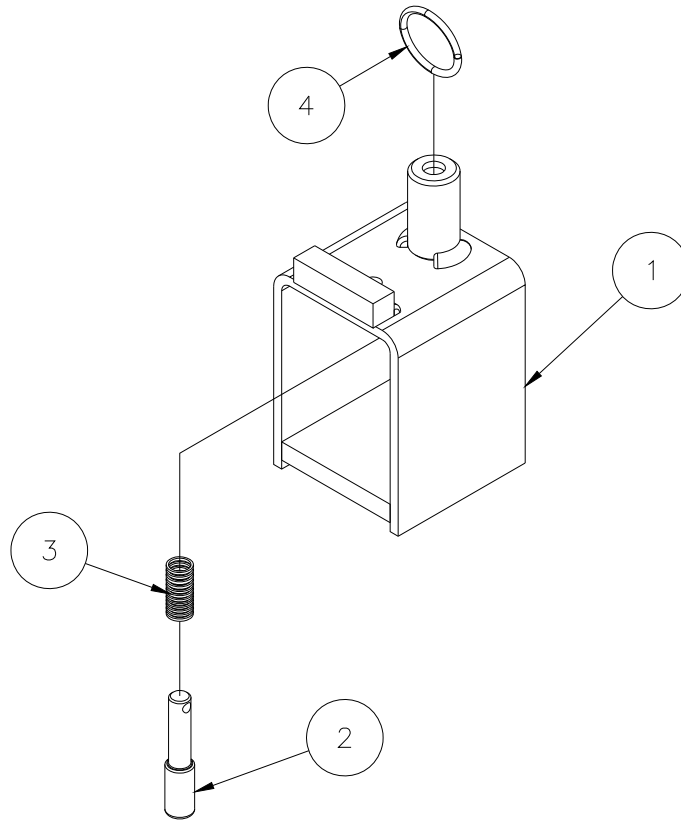

784820 - LEG LOCK ASSEMBLY

4	775110	1	SPLIT RING 1-1/4" NICK. PLTD.
3	776212	1	SPRING, #DWC-042-G-9
2	782510	1	PLUNGER
1	784821	1	LEG LOCK WELDMENT 2400 LIFT
Item	Part No.	Qty	Description
Parts List