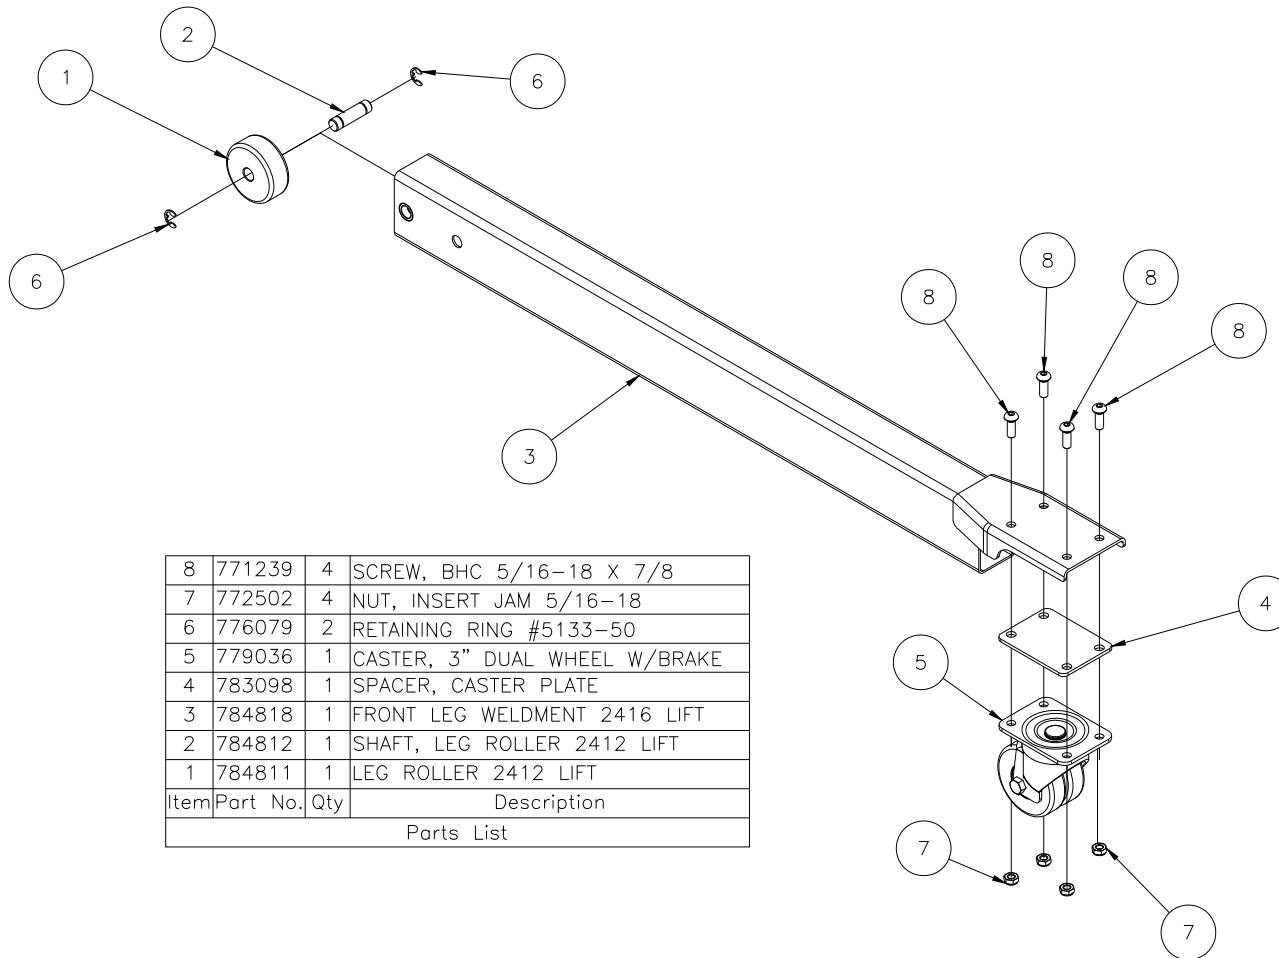

784813 - 2416 FRONT LEG ASSEMBLY

8	771239	4	SCREW, BHC 5/16-18 X 7/8
7	772502	4	NUT, INSERT JAM 5/16-18
6	776079	2	RETAINING RING #5133-50
5	779036	1	CASTER, 3" DUAL WHEEL W/BRAKE
4	783098	1	SPACER, CASTER PLATE
3	784818	1	FRONT LEG WELDMENT 2416 LIFT
2	784812	1	SHAFT, LEG ROLLER 2412 LIFT
1	784811	1	LEG ROLLER 2412 LIFT
Item	Part No.	Qty	Description
Parts List