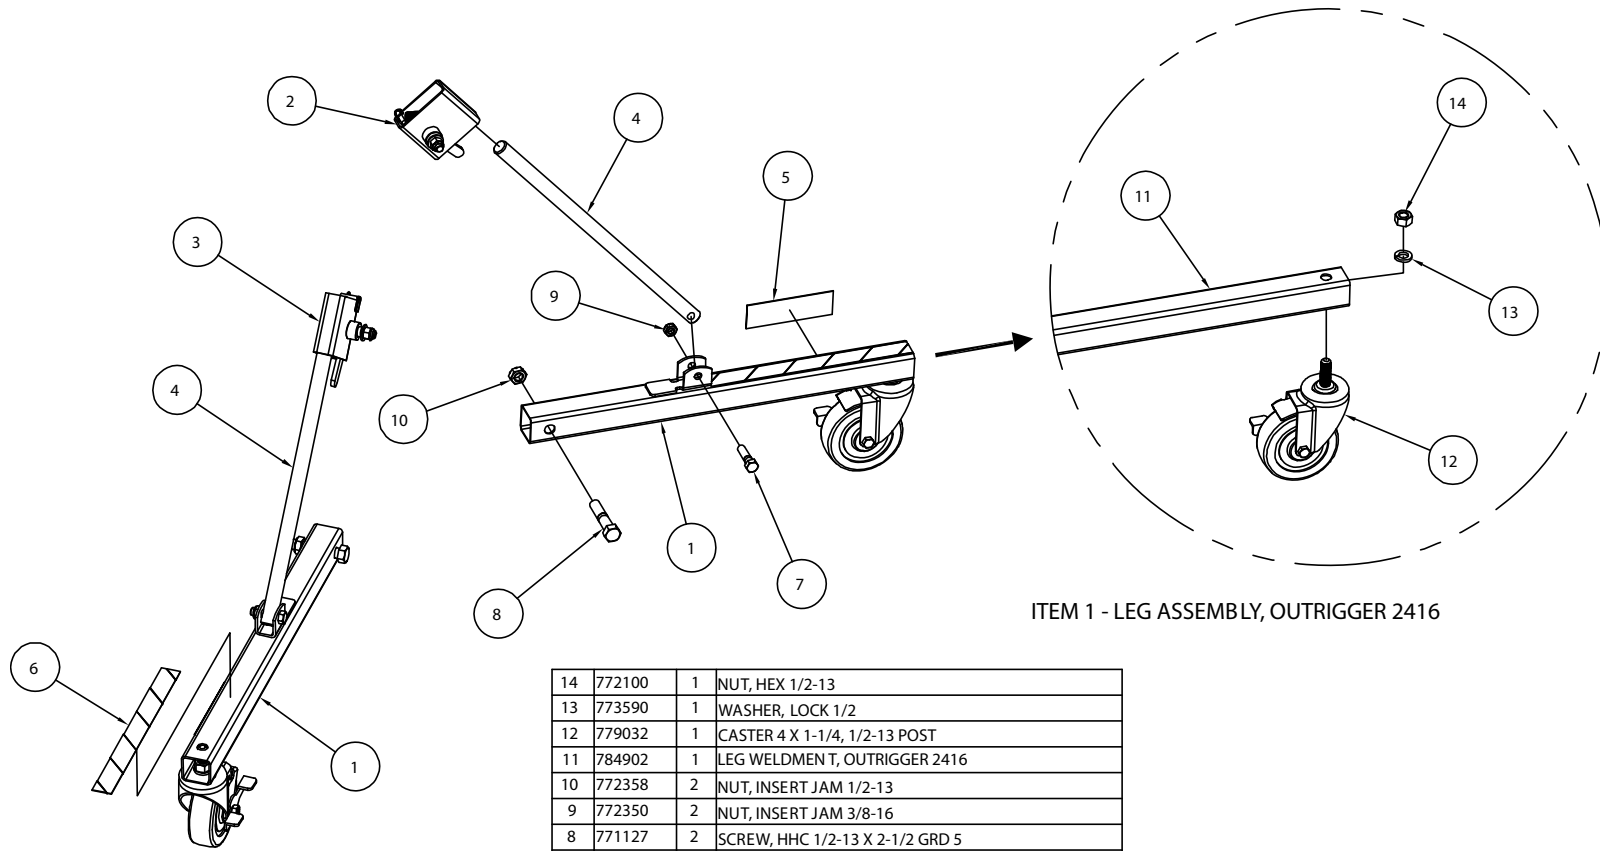

784900 - 2416 OUTRIGGER ASSEMBLY

ITEM 1 - LEG ASSEMBLY, OUTRIGGER 2416

14	772100	1	NUT, HEX 1/2-13
13	773590	1	WASHER, LOCK 1/2
12	779032	1	CASTER 4 X 1-1/4, 1/2-13 POST
11	784902	1	LEG WELDMEN T, OUTRIGGER 2416
10	772358	2	NUT, INSERT JAM 1/2-13
9	772350	2	NUT, INSERT JAM 3/8-16
8	771127	2	SCREW, HHC 1/2-13 X 2-1/2 GRD 5
7	771090	2	SCREW, HHC 3/8-16 X 1-1/2
6	778362	2	TAPE, 1" B/Y CAUTION STRIPE
5	778348	2	LABEL, LOWER S TABILIZER LEGS
4	784904	2	OUTRIGGER SUPPO RT BAR 2416
3	783726	1	OUTRIGGER LOCK ASSEMB LY, LEFT
2	783718	1	OUTRIGGER LOCK ASSEMB LY, RIGHT
1	784901	2	LEG ASSEMB LY, OUTRIGGER 2416
Item	Part	Qty	Description
No.	Parts List