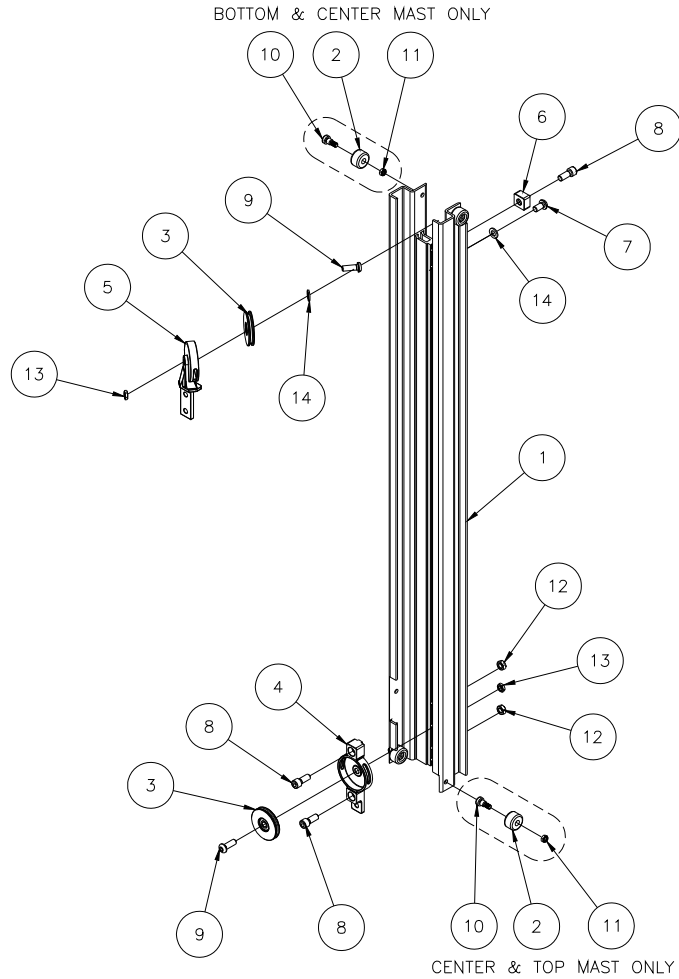

784717 - 2416 BASE ASSEMBLY

15	773060	4	WASHER, FL AT 1/2 USS
14	771142	2	SCREW, HHC 1/2-13 X 3
13	771049	8	SCREW, BHC 5/16-18 X 5/8
12	772502	8	NUT, INSERT JAM 5/16-18
11	772358	2	NUT, INSERT JAM 1/2-13
10	779905	2	CAP, 2" OD TUBE, BLACK
9	774053	2	COTTER. CIRCLE Z/P .048 X 3/4
8	784867	1	AXLE SUPPO RT TUBE
7	784586	2	SPACER, WHEEL 3-1/16
6	784585	1	AXLE, 2412 LIFT
5	779036	2	CASTER, 3" D UAL WHEEL W/BRAKE
4	779031	2	WHEEL, 8" THERMOPLASTIC G RAY
3	784820	2	LEG LOCK ASSY.
2	784813	2	FRONT LEG ASS Y. 2416 LIFT
1	784799	1	BASE WELDMENT 2416 LIFT
Item	Part No.	Qty	Description
Parts List			

784714 - 2416 BASE ASSEMBLY CONVERSION KIT

11	771239	8	SCREW, BHC 5/16-18 X 7/8
10	771049	8	SCREW, BHC 5/16-18 X 5/8
9	772502	16	NUT, INSERT JAM 5/16-18
8	774053	2	COTTER. CIRCLE Z/P .048 X 3/4
7	773060	4	WASHER, FLAT 1/2 USS
6	784586	2	SPACER, WHEEL 3-1/16
5	784867	1	AXLE SUPPORT TUBE
4	784585	1	AXLE, 2412 LIFT
3	783098	2	SPACER, CASTER PLATE
2	779036	2	CASTER, 3" DUAL WHEEL W/BRAKE
1	784800	1	BASE WELDMENT 2412 LIFT
Item	Part No.	Qty	Description
Parts List			

MAST ASSEMBLY

14	773096	2	WASHER, FLAT M12
13	772505	2	NUT, JAM LOCK M12
12	772358	2	NUT, INSERT JAM 1/2-13
11	772350	2	NUT, INSERT JAM 3/8-16 (TOP & BOTTOM MAST)
	772350	4	NUT, INSERT JAM 3/8-16 (CENTER MAST)
10	771350	2	SCREW, SHOULDER 1/2 X 1/2 (TOP & BOTTOM MAST)
	771350	4	SCREW, SHOULDER 1/2 X 1/2 (CENTER MAST)
9	771263	2	SCREW, BHC M12-1.75 X 35
8	771261	3	SCREW, SHC 1/2-13 X 1-1/4
7	771259	1	SCREW, BHC 1/2-13 X 1
6	783575	1	STOP BLOCK
5	784710	1	PULLEY MOUNT
4	784705	1	PULLEY COVER
3	784724	2	PULLEY ASSEMBLY 3"
2	784722	2	MAST ROLLER 2400 LIFT (TOP & BOTTOM MAST)
	784722	4	MAST ROLLER 2400 LIFT (CENTER MAST)
1	784741	1	TOP MAST MACHINED 2412
	784731	1	CENTER MAST MACHINED 2412
	784721	1	BOTTOM MAST MACHINED 2412
Item	Part No.	Qty	Description
Parts List			