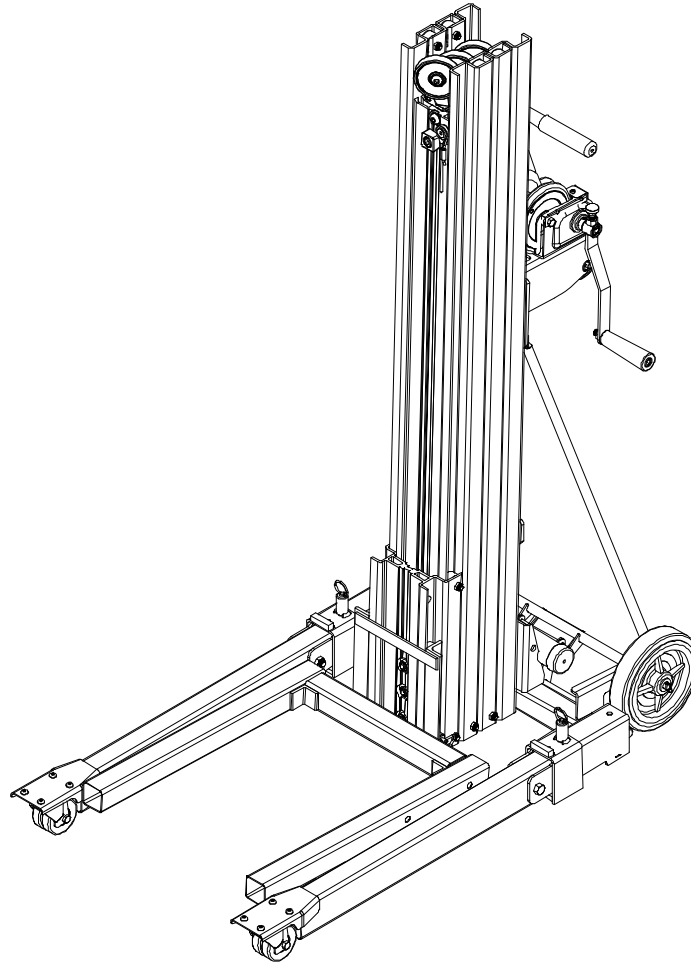

PARTS MANUAL

SERIES 2400 CONTRACTOR LIFT

SUMNER®

USA:

7514 Alabonson Rd.
Houston, TX 77088
tel: 281-999-6900
fax: 281-999-6966

CANADA:

75 Saltsman Drive, Unit 5
Cambridge, Ontario N3H 4R7
Ph: 519-653-5300
Fax: 519-653-5305

UK:

Unit 16A
Blackpole Trading Estate East
Blackpole Road
Worcester, WR3 8SG
tel: +44 (0)1905 458333
fax: +44(0)1905 458222