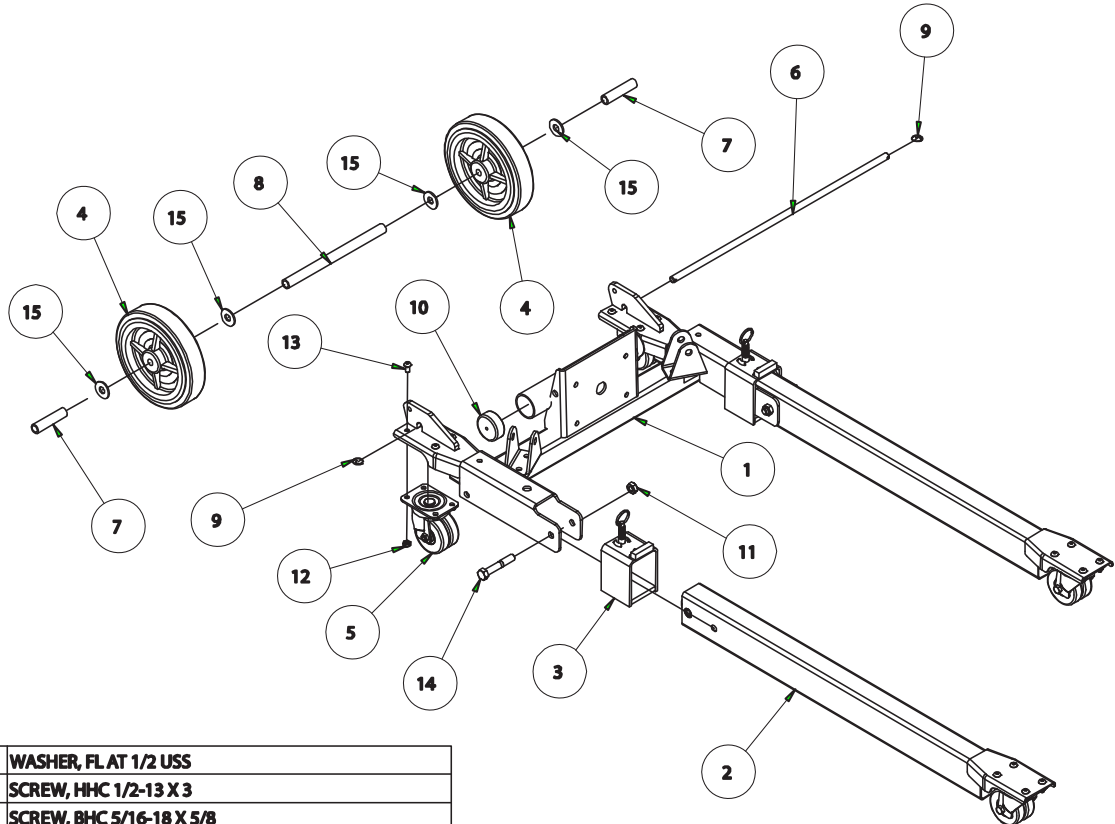

784717 - 2416 BASE ASSEMBLY

15	773060	4	WASHER, FL AT 1/2 USS
14	771142	2	SCREW, HHC 1/2-13 X 3
13	771049	8	SCREW, BHC 5/16-18 X 5/8
12	772502	8	NUT, INSERT JAM 5/16-18
11	772358	2	NUT, INSERT JAM 1/2-13
10	779905	2	CAP, 2" OD TUBE, BLACK
9	774053	2	COTTER. CIRCLE Z/P .048 X 3/4
8	784867	1	AXLE SUPPO RT TUBE
7	784586	2	SPACER, WHEEL 3-1/16
6	784585	1	AXLE, 2412 LIFT
5	779036	2	CASTER, 3" D UAL WHEEL W/BRAKE
4	779031	2	WHEEL, 8" THERMOPLASTIC G RAY
3	784820	2	LEG LOCK ASSY.
2	784813	2	FRONT LEG ASS Y. 2416 LIFT
1	784799	1	BASE WELDMENT 2416 LIFT
Item	Part No.	Qty	Description
Parts List