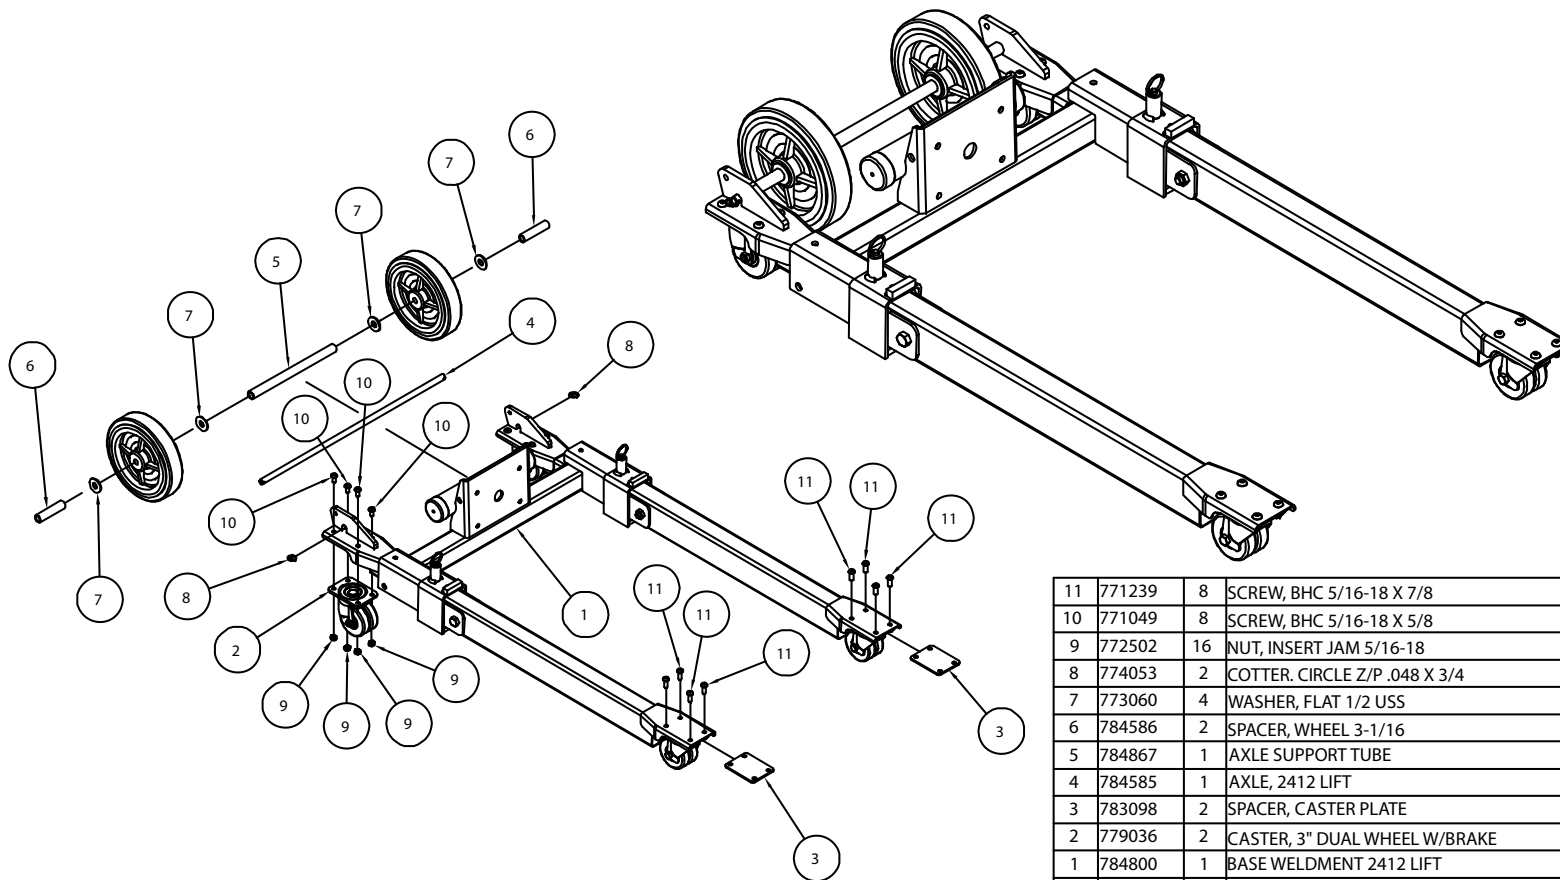

784714 - 2416 BASE ASSEMBLY CONVERSION KIT

11	771239	8	SCREW, BHC 5/16-18 X 7/8
10	771049	8	SCREW, BHC 5/16-18 X 5/8
9	772502	16	NUT, INSERT JAM 5/16-18
8	774053	2	COTTER. CIRCLE Z/P .048 X 3/4
7	773060	4	WASHER, FLAT 1/2 USS
6	784586	2	SPACER, WHEEL 3-1/16
5	784867	1	AXLE SUPPORT TUBE
4	784585	1	AXLE, 2412 LIFT
3	783098	2	SPACER, CASTER PLATE
2	779036	2	CASTER, 3" DUAL WHEEL W/BRAKE
1	784800	1	BASE WELDMENT 2412 LIFT
Item	Part No.	Qty	Description
Parts List			

REUSE EXISTING LEGWELDMENTS, FRONT CASTERS,
LEG LOCKS, AND 8" THERMOPLASTIC GRAY WHEELS