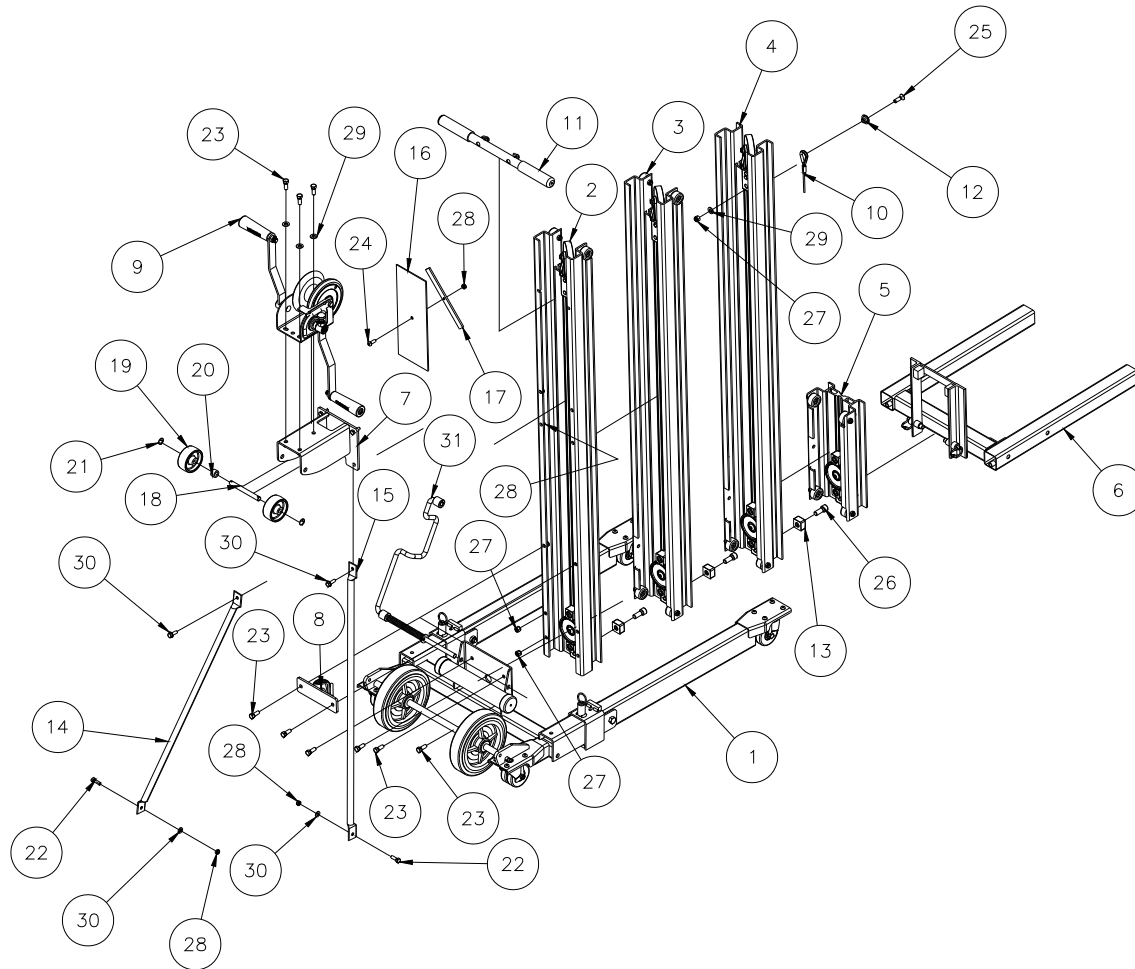

UK:

Unit 16A
Blackpole Trading Estate East
Blackpole Road
Worcester, WR3 8SG
tel: +44 (0)1905 458333
fax: +44(0)1905 458222

784750 - 2412 LIFT ASSEMBLY

32	778420	1	LABEL KIT, 2412 LIFT - NOT SHOWN
31	784830	1	MAST HOLD DOWN ASSY, BAR TYPE
30	773042	4	WASHER, FL 5/16
29	773022	4	WASHER, FL 3/8 SAE HARDENED
28	772502	7	NUT, INSERT JAM 5/16-18
27	772355	10	NUT, INSERT LOCK 3/8-16
26	771261	3	SCREW, SHC 1/2-13 X 1-1/4
25	771260	1	SCREW, FHSC 3/8-16 X 1-1/4
24	771239	1	SCREW, BHC 5/16-18 X 7/8
23	771107	9	SCREW, HHC 3/8-16 X 1
22	771052	6	SCREW, HHC 5/16-18 X 1 PLTD
21	774053	2	COTTER, CIRCLE Z/P .048 X 3/4
20	784394	1	SPACER, PULLEY 1/2"
19	779012	2	WHEEL, POLY OLEFIN 3"
18	784778	1	SHAFT WHEEL 2400 LIFT
17	783545	1	STRAP, 2100 SERIES LIFT
16	784307	1	MAST COVER, SHORT 2200
15	784252	1	MAST BRACE RIGHT
14	784251	1	MAST BRACE LEFT
13	783575	3	MAST STOP BLOCK
12	782910	1	ROPE RETAINER WASHER
11	784282	1	TOP HANDLE ASSEMBLY, 2200
10	784790	1	LOAD LINE 2412
9	784785	1	WINCH ASSEMBLY 2400 LIFT
8	784780	1	SPREADER PLATE ASSEMBLY
7	784775	1	WINCH MOUNTING WELDMENT
6	784770	1	FORK ASSEMBLY 2400
5	784765	1	CARRIAGE ASSEMBLY 2400
4	784740	1	TOP MAST ASSEMBLY 2412
3	784730	1	CENTER MAST ASSEMBLY 2412
2	784720	1	BOTTOM MAST ASSEMBLY 2412
1	784715	1	BASE ASSEMBLY 2400 LIFT
Item	Part No.	Qty	Description
Parts List			