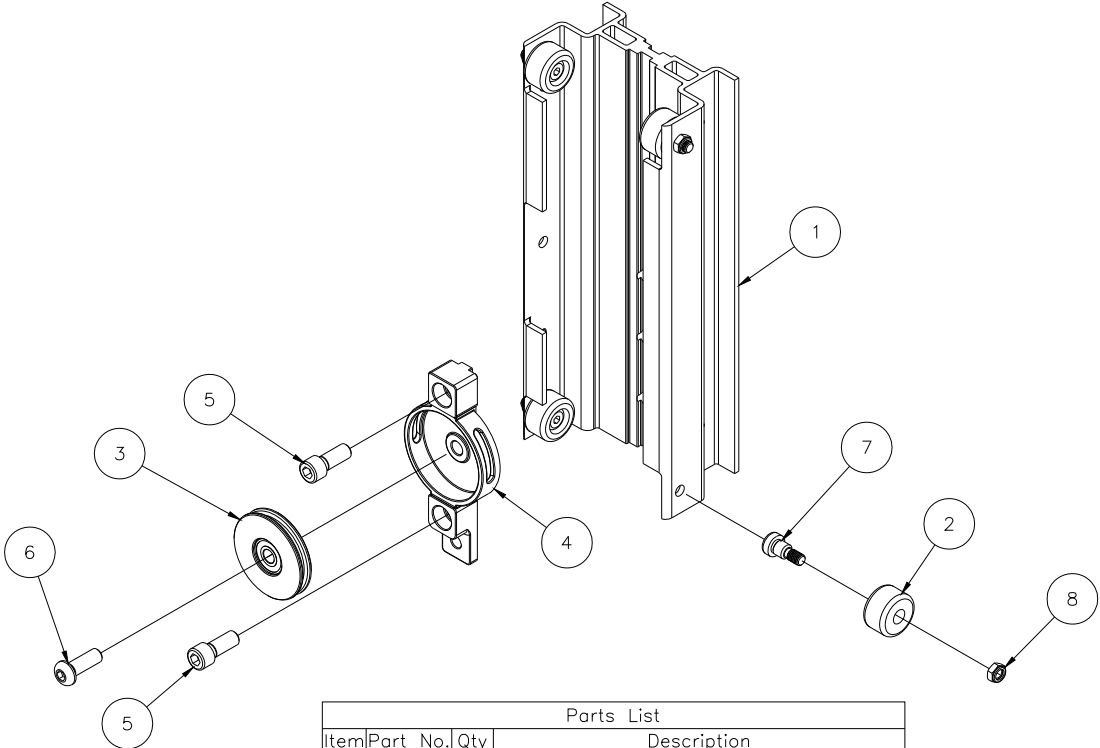

784765 - CARRIAGE ASSEMBLY

Parts List			
Item	Part No.	Qty	Description
1	784766	1	CARRIAGE MACHINED 2400 LIFT
2	784722	4	MAST ROLLER 2400 LIFT
3	784724	1	PULLEY ASSEMBLY 3"
4	784705	1	PULLEY COVER
5	771261	2	SCREW, SHC 1/2-13 X 1-1/4
6	771263	1	SCREW, BHC M12-1.75 X 35
7	771350	4	SCREW, SHOULDER 1/2 X 1/2
8	772350	4	NUT, INSERT JAM 3/8-16
9	772358	2	NUT, INSERT JAM 1/2-13
10	772505	1	NUT, JAM LOCK M12