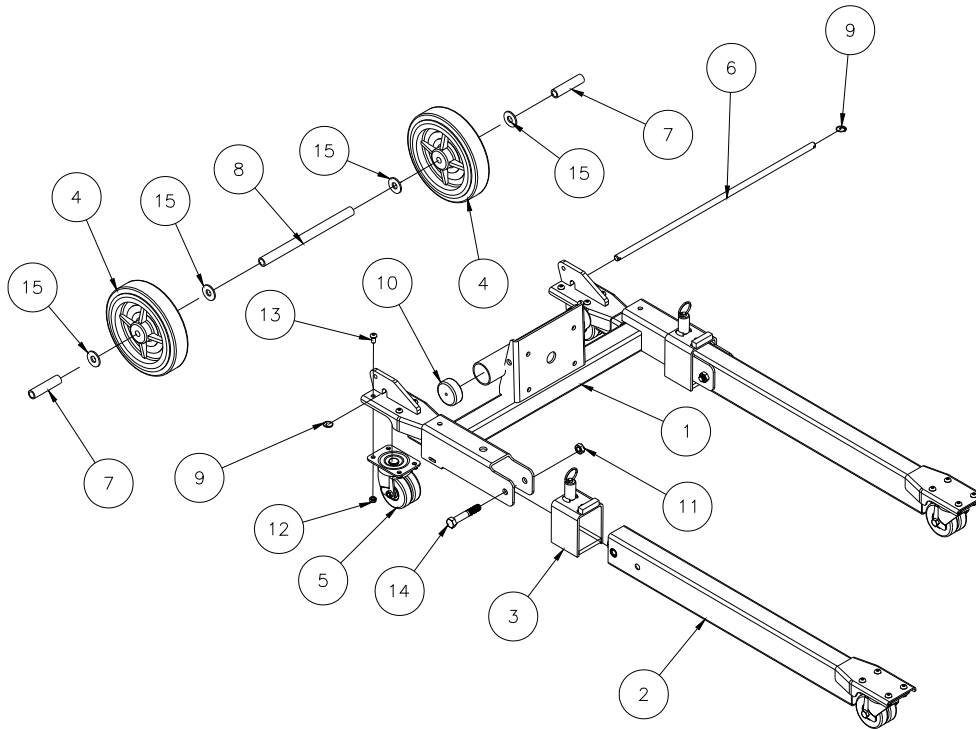

784715 - 2412 BASE ASSEMBLY

15	773060	4	WASHER, FLAT 1/2 USS
14	771142	2	SCREW, HHC 1/2-13 X 3
13	771049	8	SCREW, BHC 5/16-18 X 5/8
12	772502	8	NUT, INSERT JAM 5/16-18
11	772358	2	NUT, INSERT JAM 1/2-13
10	779905	2	CAP, 2" OD TUBE, BLACK
9	774053	2	COTTER. CIRCLE Z/P .048 X 3/4
8	784867	1	AXLE SUPPORT TUBE
7	784586	2	SPACER, WHEEL 3-1/16
6	784585	1	AXLE, 2412 LIFT
5	779036	2	CASTER, 3" DUAL WHEEL W/BRAKE
4	779031	2	WHEEL, 8" THERMOPLASTIC GRAY
3	784820	2	LEG LOCK ASSY.
2	784810	2	FRONT LEG ASSY. 2412 LIFT
1	784800	1	BASE WELDMENT 2412 LIFT
Item	Part No.	Qty	Description
Parts List