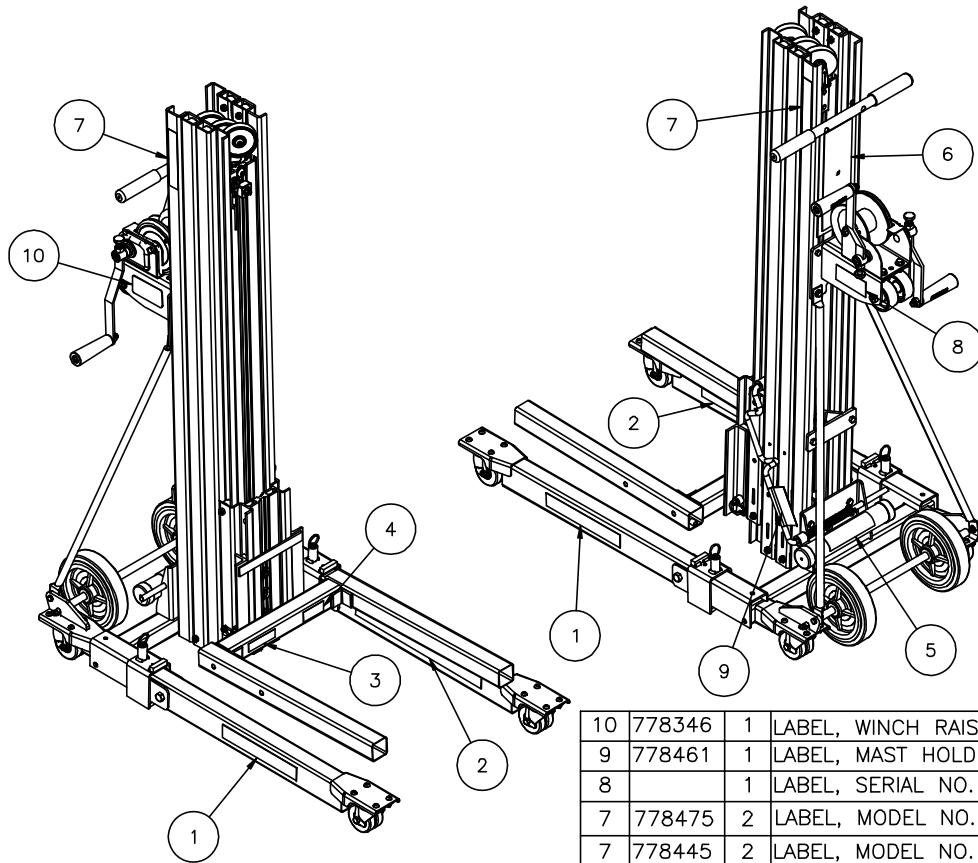

784784 - 2416 SPREADER PLATE ASSEMBLY

6	772358	1	NUT, INSERT JAM 1/2-13
5	771120	1	SCREW, HHC 1/2-13 X 1-1/2
4	773094	1	WASHER, FL 1/2 SAE
3	782960	1	ROLLER SHAFT
2	780025	1	SHEAVE, RAB 2"
1	784788	1	SPREADER PLATE WELDMENT 2416
Item	Part No.	Qty	Description
Parts List			

784320 - TRAY ASSEMBLY

4	775110	1	SPLIT RING 1-1/4" NICK PLTD.
3	776212	1	SPRING, #DWC-042-G-9
2	782510	1	PLUNGER
1	784321	1	TRAY WELDMENT 2412 LIFT
Item	Part No.	Qty	Description
Parts List			

2400 LABEL KIT

10	778346	1	LABEL, WINCH RAISE/LOWER
9	778461	1	LABEL, MAST HOLD DOWN BAR TYPE
8		1	LABEL, SERIAL NO.
7	778475	2	LABEL, MODEL NO. 2416
7	778445	2	LABEL, MODEL NO. 2412
6	778458	1	LABEL, LARGE WARNING 2200 LIFT
5	778906	1	LABEL, OPERATORS MANUAL
4	778347	1	LABEL, NO RIDERS WARNING
3	778339	1	LABEL, CARRIAGE LATCH WARNING
2	778457	2	LABEL, "DO NOT STAND UNDER LOAD"
1	778450	2	LABEL, "SUMNER" 2200 LIFT
Item	Part No.	Qty	Description
Parts List			