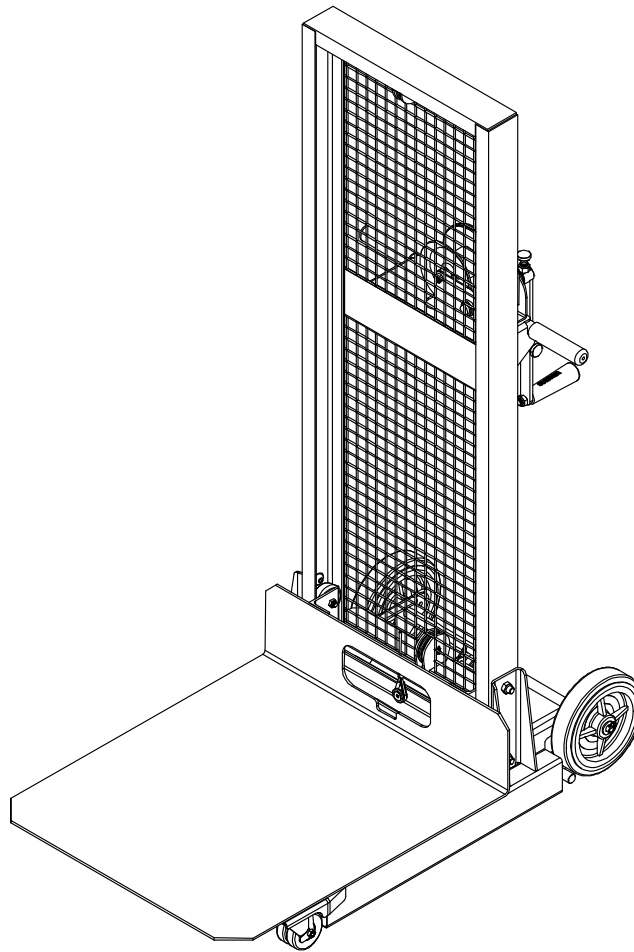

PARTS MANUAL

EL-405 EQUIPMENT LIFT

SUMNER®

USA:

7514 Alabonson Rd.
Houston, TX 77088
tel: 281-999-6900
fax: 281-999-6966

CANADA:

470 Collier MacMillan Drive
Unit 2 & 3
Cambridge, ON N1R 5Y7
tel: 519-623-2300
fax: 519-623-0744

UK:

Unit 16A
Blackpole Trading Estate East
Blackpole Road
Worcester, WR3 8SG
tel: +44 (0)1905 458333
fax: +44(0)1905 458222