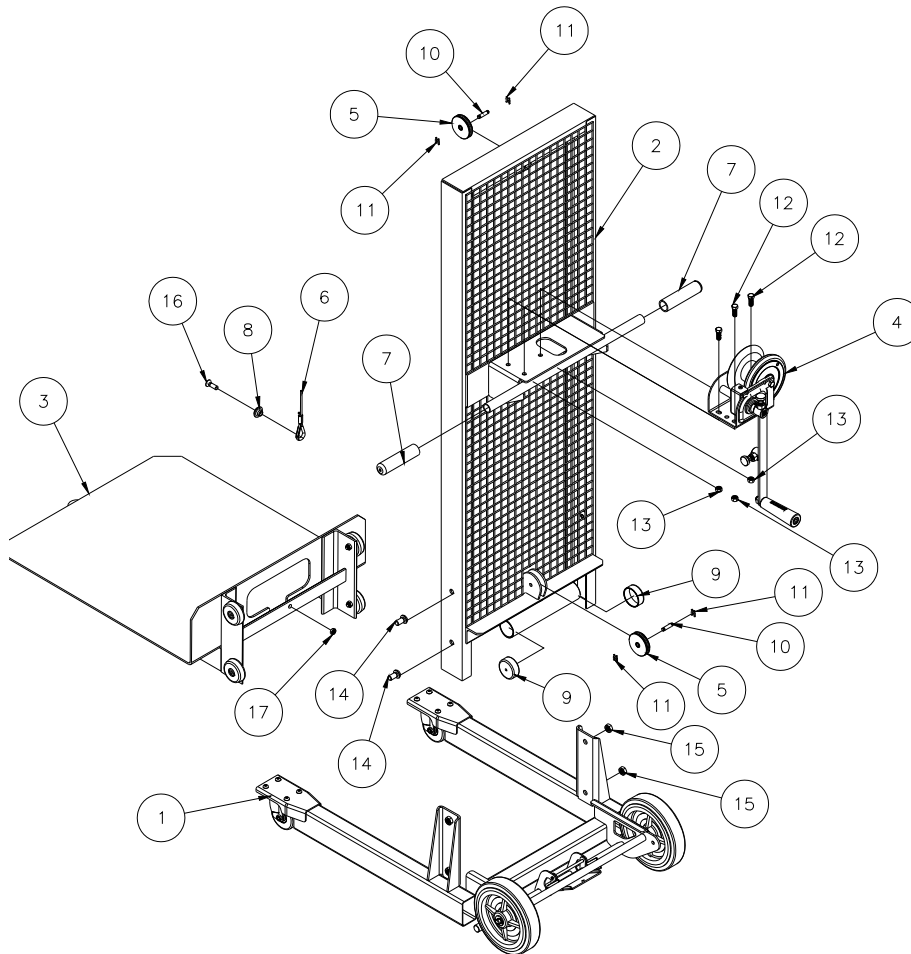

# 784650 - EQUIPMENT LIFT

17	772350	1	NUT, INSERT JAM 3/8-16
16	771260	1	SCREW, FHSC 3/8-16 X 1-1/4
15	772358	4	NUT, INSERT JAM 1/2-13
14	771259	4	SCREW, BHSC 1/2-13 X 1
13	772355	3	NUT, INSERT LOCK 3/8-16
12	771107	3	SCREW, HHC 3/8-16 X 1
11	776084	4	RETAINING RING 'X'
10	784601	2	PIN (GROOVED)
9	779905	2	CAP, 2" OD TUBE, BLACK
8	782910	1	ROPE RET. WASHER
7	779527	2	GRIP HAND 1" ID X 5" LG.
6	784680	1	LOAD LINE 405
5	784675	2	PULLEY ASSEMBLY
4	784670	1	WINCH ASSEMBLY KX1051
3	784660	1	TRAY ASSEMBLY
2	784630	1	MAST ASSEMBLY
1	784600	1	EQUIPMENT LIFT BASE ASSEMBLY
Item	Part No.	Qty	Description
Parts List			