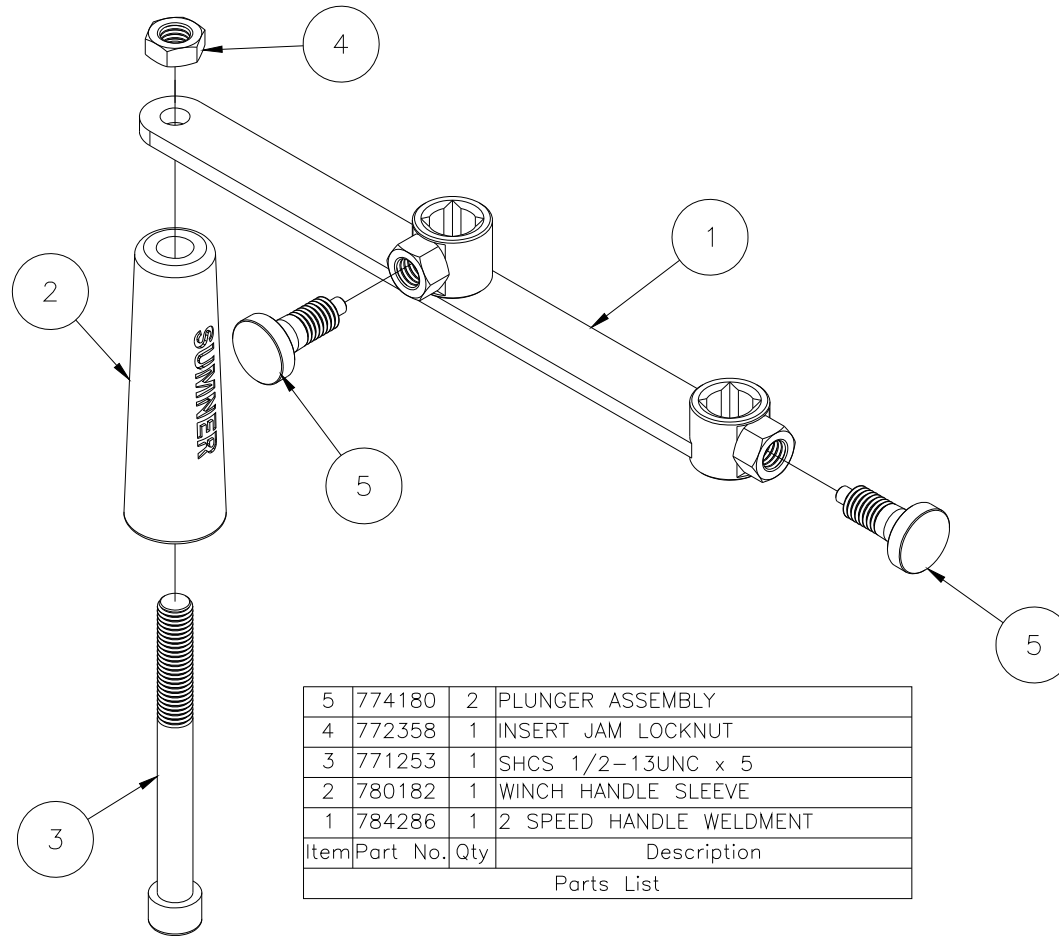

# 784650 - EQUIPMENT LIFT

17	772350	1	NUT, INSERT JAM 3/8-16
16	771260	1	SCREW, FHSC 3/8-16 X 1-1/4
15	772358	4	NUT, INSERT JAM 1/2-13
14	771259	4	SCREW, BHSC 1/2-13 X 1
13	772355	3	NUT, INSERT LOCK 3/8-16
12	771107	3	SCREW, HHC 3/8-16 X 1
11	776084	4	RETAINING RING 'X'
10	784601	2	PIN (GROOVED)
9	779905	2	CAP, 2" OD TUBE, BLACK
8	782910	1	ROPE RET. WASHER
7	779527	2	GRIP HAND 1" ID X 5" LG.
6	784680	1	LOAD LINE 405
5	784675	2	PULLEY ASSEMBLY
4	784670	1	WINCH ASSEMBLY KX1051
3	784660	1	TRAY ASSEMBLY
2	784630	1	MAST ASSEMBLY
1	784600	1	EQUIPMENT LIFT BASE ASSEMBLY
Item	Part No.	Qty	Description
Parts List			

# 784600 - BASE ASSEMBLY

9	774053	2	COTTER. CIRCLE Z/P .048 X 3/4
8	772502	8	NUT, INSERT JAM 5/16-18
7	773094	2	WASHER, FLAT 1/2" SAE
6	771049	8	SCREW, BHC 5/16-18 X 5/8
5	784221	1	AXLE, 2200 LIFT
4	779031	2	WHEEL, 8" THERMOPLASTIC GRAY
3	779035	2	CASTER, 3" DUAL WHEEL
2	784620	1	BRAKE ASSEMBLY
1	784605	1	BASE WELDMENT
Item	Part No.	Qty	Description
Parts List			

# 784670 - WINCH ASSEMBLY

6	776055	1	SCREW, PH SELF-TAPPING 10-32
5	771431	2	1/4-20 x 5/16 SET SCREW
4	784671	1	WINCH GUARD
3	784289	1	WINCH HANDLE ASSEMBLY
2	784284	1	WINCH HANDLE ADAPTER
1	779951	1	WINCH, FULTON KX-1051
Item	Part No.	Qty	Description
Parts List			

# 784289 - WINCH HANDLE ASSEMBLY

5	774180	2	PLUNGER ASSEMBLY
4	772358	1	INSERT JAM LOCKNUT
3	771253	1	SHCS 1/2-13UNC x 5
2	780182	1	WINCH HANDLE SLEEVE
1	784286	1	2 SPEED HANDLE WELDMENT
Item	Part No.	Qty	Description
Parts List			