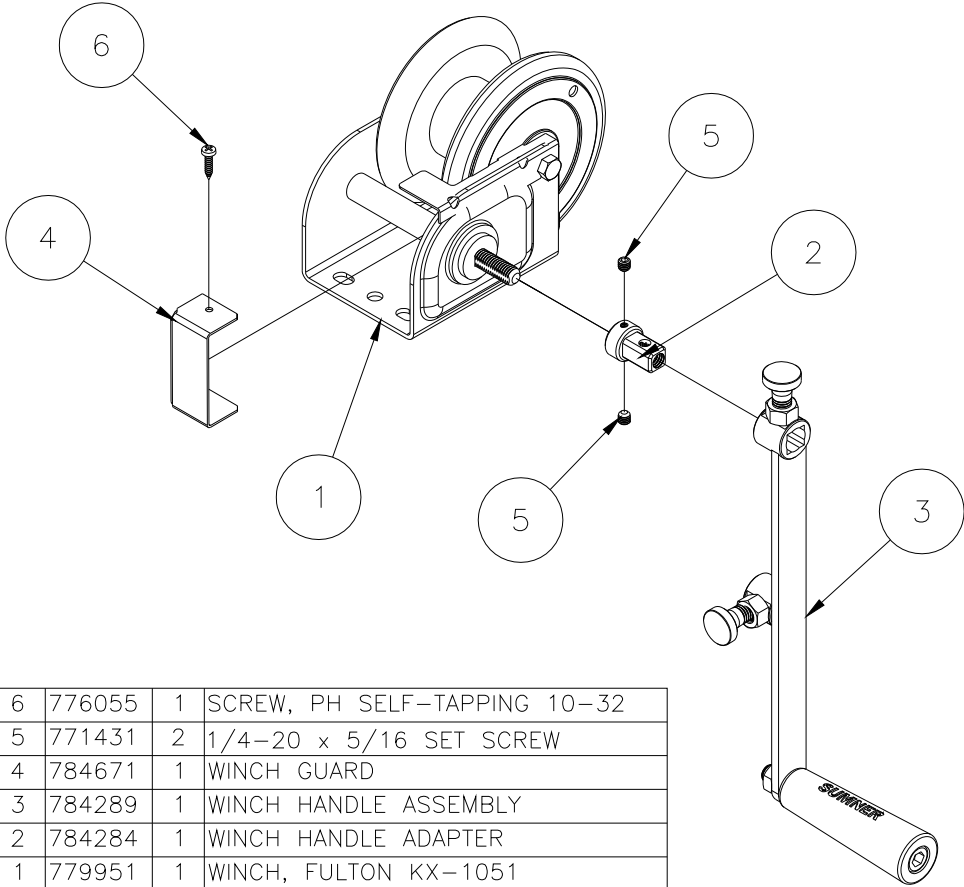

# 784650 - EQUIPMENT LIFT

17	772350	1	NUT, INSERT JAM 3/8-16
16	771260	1	SCREW, FHSC 3/8-16 X 1-1/4
15	772358	4	NUT, INSERT JAM 1/2-13
14	771259	4	SCREW, BHSC 1/2-13 X 1
13	772355	3	NUT, INSERT LOCK 3/8-16
12	771107	3	SCREW, HHC 3/8-16 X 1
11	776084	4	RETAINING RING 'X'
10	784601	2	PIN (GROOVED)
9	779905	2	CAP, 2" OD TUBE, BLACK
8	782910	1	ROPE RET. WASHER
7	779527	2	GRIP HAND 1" ID X 5" LG.
6	784680	1	LOAD LINE 405
5	784675	2	PULLEY ASSEMBLY
4	784670	1	WINCH ASSEMBLY KX1051
3	784660	1	TRAY ASSEMBLY
2	784630	1	MAST ASSEMBLY
1	784600	1	EQUIPMENT LIFT BASE ASSEMBLY
Item	Part No.	Qty	Description
Parts List			

# 784600 - BASE ASSEMBLY

9	774053	2	COTTER. CIRCLE Z/P .048 X 3/4
8	772502	8	NUT, INSERT JAM 5/16-18
7	773094	2	WASHER, FLAT 1/2" SAE
6	771049	8	SCREW, BHC 5/16-18 X 5/8
5	784221	1	AXLE, 2200 LIFT
4	779031	2	WHEEL, 8" THERMOPLASTIC GRAY
3	779035	2	CASTER, 3" DUAL WHEEL
2	784620	1	BRAKE ASSEMBLY
1	784605	1	BASE WELDMENT
Item	Part No.	Qty	Description
Parts List			

# 784670 - WINCH ASSEMBLY

6	776055	1	SCREW, PH SELF-TAPPING 10-32
5	771431	2	1/4-20 x 5/16 SET SCREW
4	784671	1	WINCH GUARD
3	784289	1	WINCH HANDLE ASSEMBLY
2	784284	1	WINCH HANDLE ADAPTER
1	779951	1	WINCH, FULTON KX-1051
Item	Part No.	Qty	Description
Parts List			

# 784289 - WINCH HANDLE ASSEMBLY

5	774180	2	PLUNGER ASSEMBLY
4	772358	1	INSERT JAM LOCKNUT
3	771253	1	SHCS 1/2-13UNC x 5
2	780182	1	WINCH HANDLE SLEEVE
1	784286	1	2 SPEED HANDLE WELDMENT
Item	Part No.	Qty	Description
Parts List			