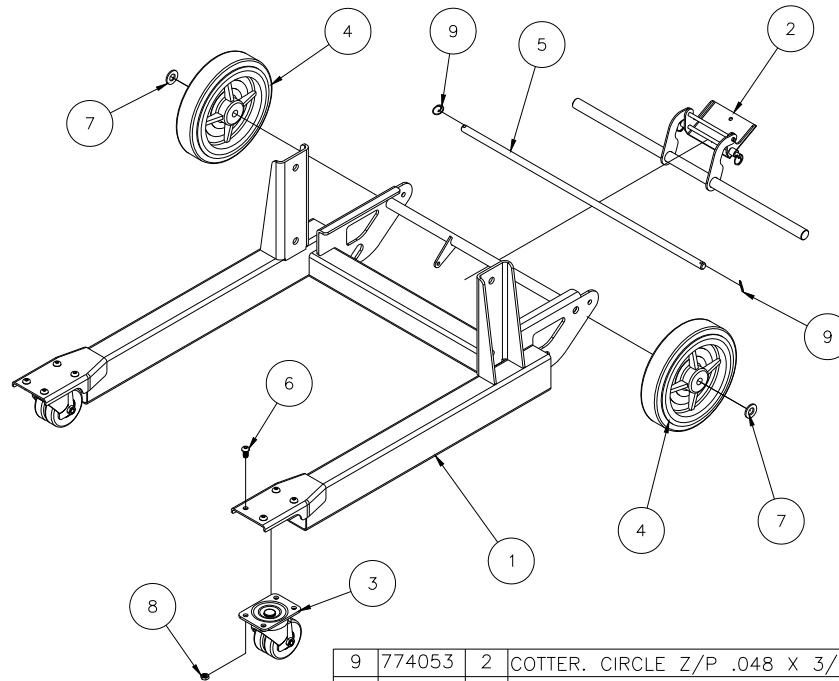

# 784650 - EQUIPMENT LIFT

17	772350	1	NUT, INSERT JAM 3/8-16
16	771260	1	SCREW, FHSC 3/8-16 X 1-1/4
15	772358	4	NUT, INSERT JAM 1/2-13
14	771259	4	SCREW, BHSC 1/2-13 X 1
13	772355	3	NUT, INSERT LOCK 3/8-16
12	771107	3	SCREW, HHC 3/8-16 X 1
11	776084	4	RETAINING RING 'X'
10	784601	2	PIN (GROOVED)
9	779905	2	CAP, 2" OD TUBE, BLACK
8	782910	1	ROPE RET. WASHER
7	779527	2	GRIP HAND 1" ID X 5" LG.
6	784680	1	LOAD LINE 405
5	784675	2	PULLEY ASSEMBLY
4	784670	1	WINCH ASSEMBLY KX1051
3	784660	1	TRAY ASSEMBLY
2	784630	1	MAST ASSEMBLY
1	784600	1	EQUIPMENT LIFT BASE ASSEMBLY
Item	Part No.	Qty	Description
Parts List			

# 784600 - BASE ASSEMBLY

9	774053	2	COTTER. CIRCLE Z/P .048 X 3/4
8	772502	8	NUT, INSERT JAM 5/16-18
7	773094	2	WASHER, FLAT 1/2" SAE
6	771049	8	SCREW, BHC 5/16-18 X 5/8
5	784221	1	AXLE, 2200 LIFT
4	779031	2	WHEEL, 8" THERMOPLASTIC GRAY
3	779035	2	CASTER, 3" DUAL WHEEL
2	784620	1	BRAKE ASSEMBLY
1	784605	1	BASE WELDMENT
Item	Part No.	Qty	Description
Parts List			

# 784670 - WINCH ASSEMBLY

6	776055	1	SCREW, PH SELF-TAPPING 10-32
5	771431	2	1/4-20 x 5/16 SET SCREW
4	784671	1	WINCH GUARD
3	784289	1	WINCH HANDLE ASSEMBLY
2	784284	1	WINCH HANDLE ADAPTER
1	779951	1	WINCH, FULTON KX-1051
Item	Part No.	Qty	Description
Parts List			