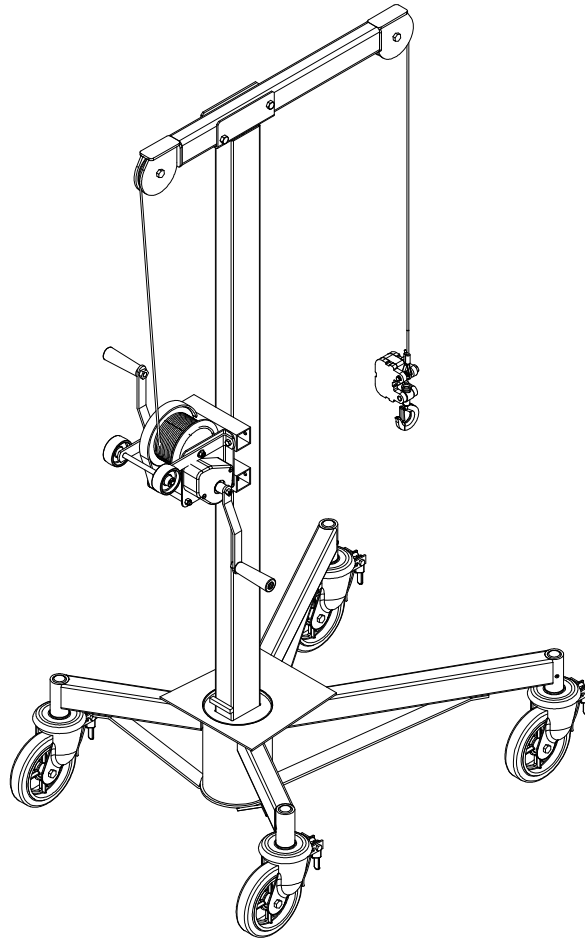

PARTS MANUAL

FAB-MATE SHOP LIFT

SUMNER®

USA:

7514 Alabonson Rd.
Houston, TX 77088
tel: 281-999-6900
fax: 281-999-6966

CANADA:

470 Collier MacMillan Drive
Unit 2 & 3
Cambridge, ON N1R 5Y7
tel: 519-623-2300
fax: 519-623-0744

UK:

Unit 16A
Blackpole Trading Estate East
Blackpole Road
Worcester, WR3 8SG
tel: +44 (0)1905 458333
fax: +44(0)1905 458222