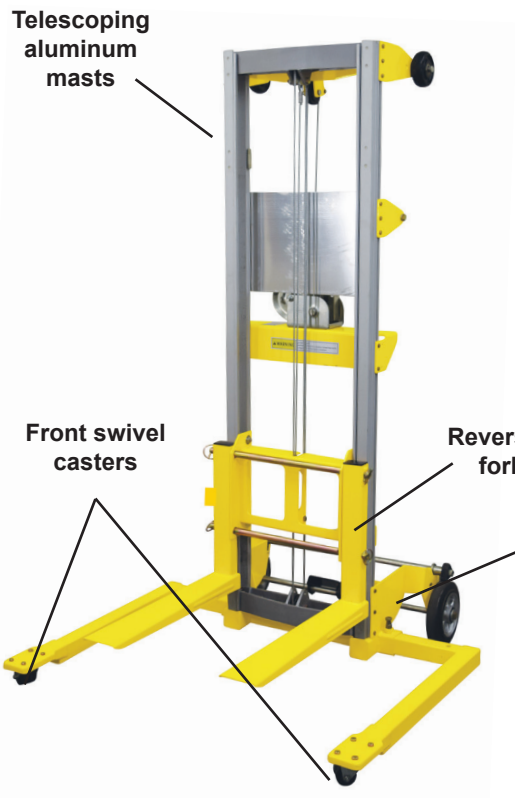

SERIES 1900

Material Lift

Front View

- ✓ 8' or 10' height (2.4 - 3.05 m)
- ✓ 350 - 400 lb capacity (159 - 181 kg)
- ✓ Transportable
- ✓ Straddle Base - Standard
- ✓ Foot Pedal Brake - Standard

Back View

Specifications	1908	1910
Height Stowed	5' 8 1/4" / 1.73 m	6' 7.5" / 2.02 m
Forks Up	10' / 3.0 m	11' 8 5/6" / 3.6 m
Forks Down	8' 2" / 2.49 m	9' 9.5" / 2.98 m
Width Max	3' 6 3/4" / 1.08 m	3' 6 3/4" / 1.08 m
Width Min	2' 4 1/2" / .72 m	2' 4 1/2" / .72 m
Inside Max	3' 3/4" / .93 m	3' 3/4" / .93 m
Length Stowed	1' 4.5" / .42 m	1' 4.5" / .42 m
Length Operating	3' 10" / 1.16 m	3' 10" / 1.16 m
Weight	168 lb / 76 kg	172 lb / 78 kg
Load Capacity	400 lb / 180 kg	350 lb / 160 kg

Part #	Description	lb	kg
782050	Series 1908, 8' H, 350 lb	168	76
782051	Series 1910, 10' H, 400 lb	172	78

For more information visit sumner.com