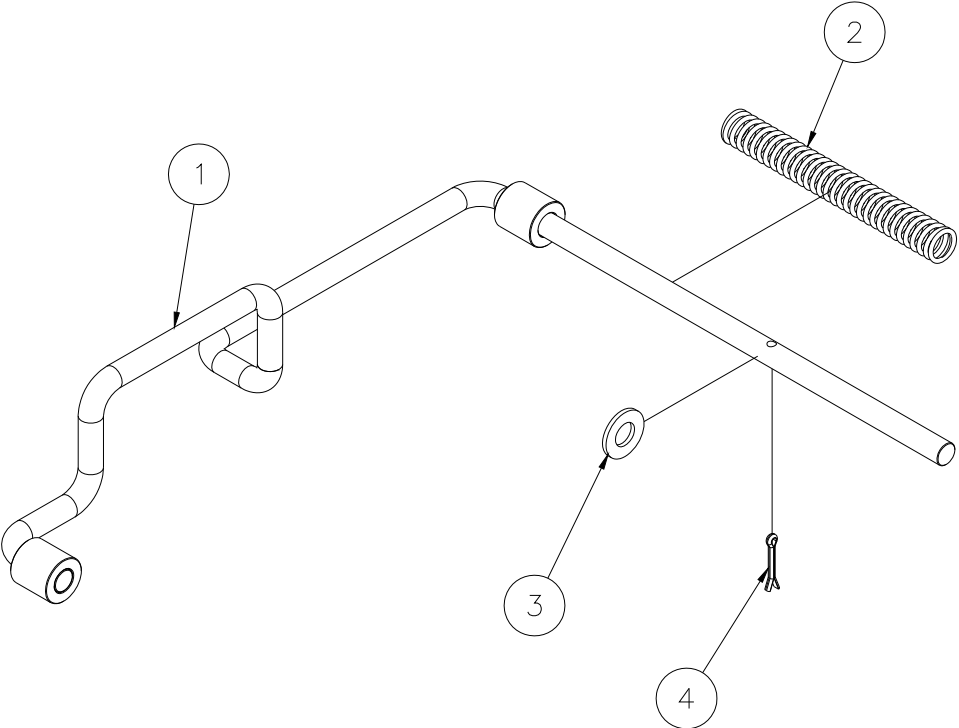

784830 - 2412 MAST HOLD DOWN BAR

4	774051	1	PIN, COTTER 1/8 X 3/4
3	773094	1	WASHER, FLAT 1/2 SAE
2	776218	1	SPRING 3/4 OD X 7-1/2 LG.
1	784831	1	MAST HOLD DOWN WELDMENT
Item	Part No.	Qty	Description
Parts List