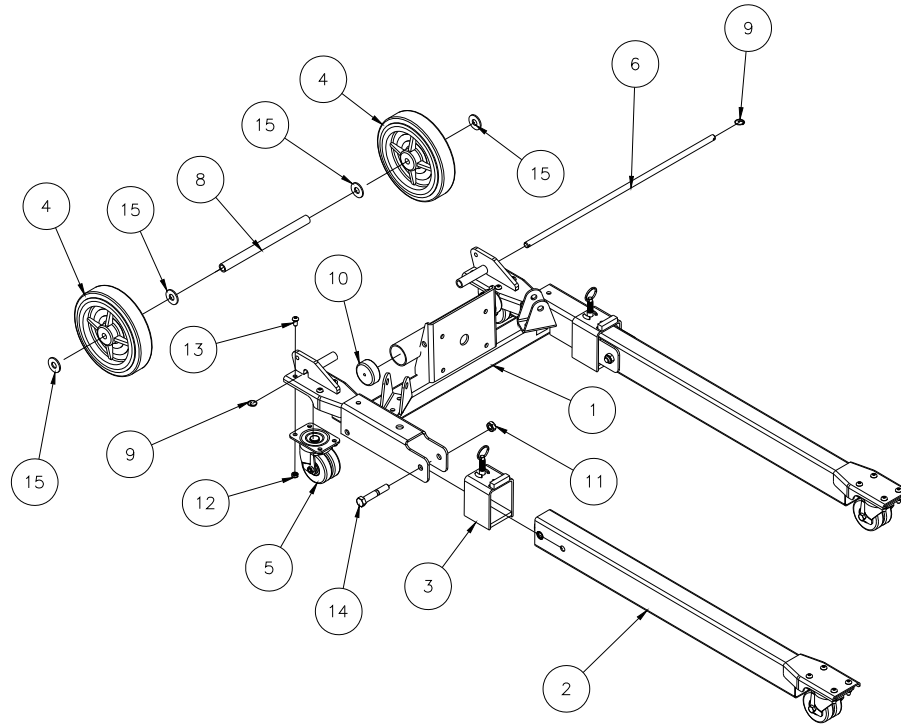

784717 - 2416 BASE ASSEMBLY

15	773060	4	WASHER, FLAT 1/2 USS
14	771142	2	SCREW, HHC 1/2-13 X 3
13	771049	8	SCREW, BHC 5/16-18 X 5/8
12	772502	8	NUT, INSERT JAM 5/16-18
11	772358	2	NUT, INSERT JAM 1/2-13
10	779905	2	CAP, 2" OD TUBE, BLACK
9	774053	2	COTTER. CIRCLE Z/P .048 X 3/4
8	784867	1	AXLE SUPPORT TUBE
6	784585	1	AXLE, 2412 LIFT
5	779036	2	CASTER, 3" DUAL WHEEL W/BRAKE
4	779031	2	WHEEL, 8" THERMOPLASTIC GRAY
3	784820	2	LEG LOCK ASSY.
2	784813	2	FRONT LEG ASSY. 2416 LIFT
1	784799	1	BASE WELDMENT 2416 LIFT
Item	Part No.	Qty	Description
Parts List