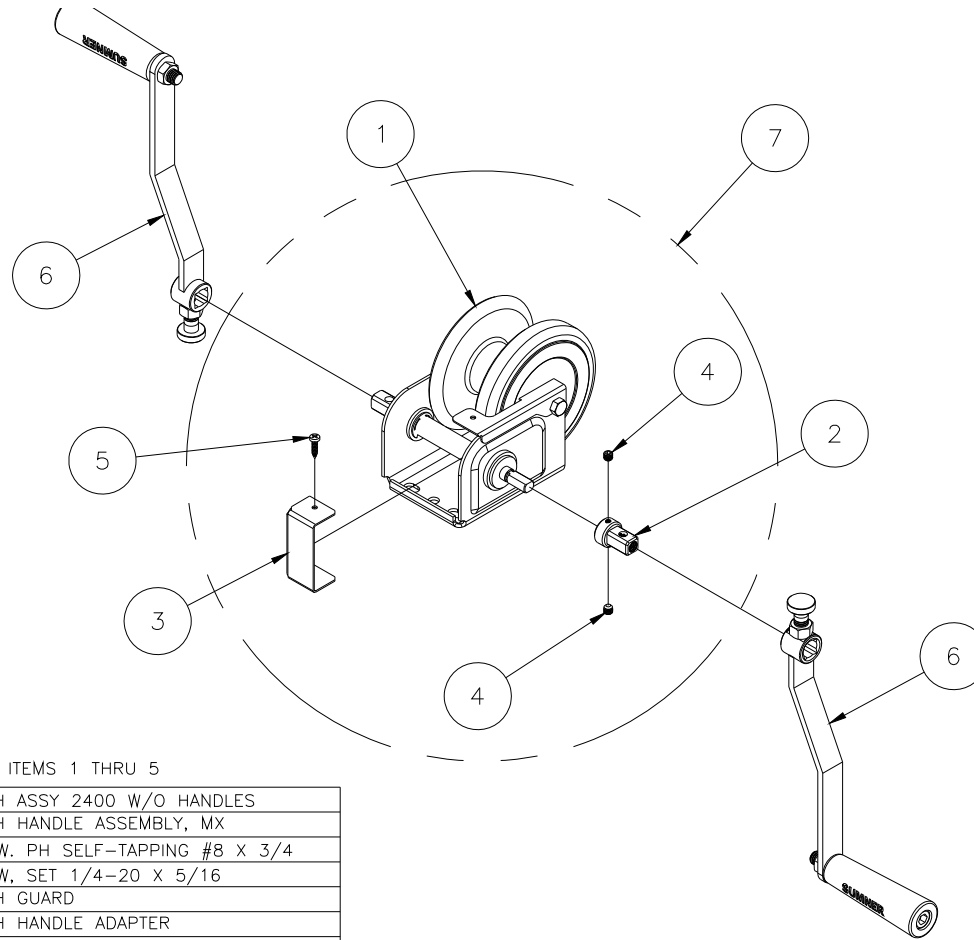

# 784765 - CARRIAGE ASSEMBLY

Parts List			
Item	Part No.	Qty	Description
1	784766	1	CARRIAGE MACHINED 2400 LIFT
2	784722	4	MAST ROLLER 2400 LIFT
3	784724	1	PULLEY ASSEMBLY 3"
4	784705	1	PULLEY COVER
5	771261	2	SCREW, SHC 1/2-13 X 1-1/4
6	771263	1	SCREW, BHC M12-1.75 X 35
7	771350	4	SCREW, SHOULDER 1/2 X 1/2
8	772350	4	NUT, INSERT JAM 3/8-16
9	772358	2	NUT, INSERT JAM 1/2-13
10	772505	1	NUT, JAM LOCK M12

# MAST ASSEMBLY

14	773096	2	WASHER, FLAT M12
13	772505	2	NUT, JAM LOCK M12
12	772358	2	NUT, INSERT JAM 1/2-13
11	772350	2	NUT, INSERT JAM 3/8-16 (TOP & BOTTOM MAST)
	772350	4	NUT, INSERT JAM 3/8-16 (CENTER MAST)
10	771350	2	SCREW, SHOULDER 1/2 X 1/2 (TOP & BOTTOM MAST)
	771350	4	SCREW, SHOULDER 1/2 X 1/2 (CENTER MAST)
9	771263	2	SCREW, BHC M12-1.75 X 35
8	771261	3	SCREW, SHC 1/2-13 X 1-1/4
7	771259	1	SCREW, BHC 1/2-13 X 1
6	783575	1	STOP BLOCK
5	784710	1	PULLEY MOUNT
4	784705	1	PULLEY COVER
3	784724	2	PULLEY ASSEMBLY 3"
2	784722	2	MAST ROLLER 2400 LIFT (TOP & BOTTOM MAST)
	784722	4	MAST ROLLER 2400 LIFT (CENTER MAST)
	784741	1	TOP MAST MACHINED 2412
1	784731	1	CENTER MAST MACHINED 2412
	784721	1	BOTTOM MAST MACHINED 2412
Item	Part No.	Qty	Description
Parts List			

# 784785 - WINCH ASSEMBLY

\*ITEM 7 - CONTAINS ITEMS 1 THRU 5

7	784792	1	WINCH ASSY 2400 W/O HANDLES
6	783757	2	WINCH HANDLE ASSEMBLY, MX
5	776055	1	SCREW, PH SELF-TAPPING #8 X 3/4
4	771431	2	SCREW, SET 1/4-20 X 5/16
3	784671	1	WINCH GUARD
2	784284	1	WINCH HANDLE ADAPTER
1		1	WINCH, 2400 LIFT (NOT AVAILABLE FOR INDIVIDUAL SALE)
Item	Part No.	Qty	Description
Parts List			