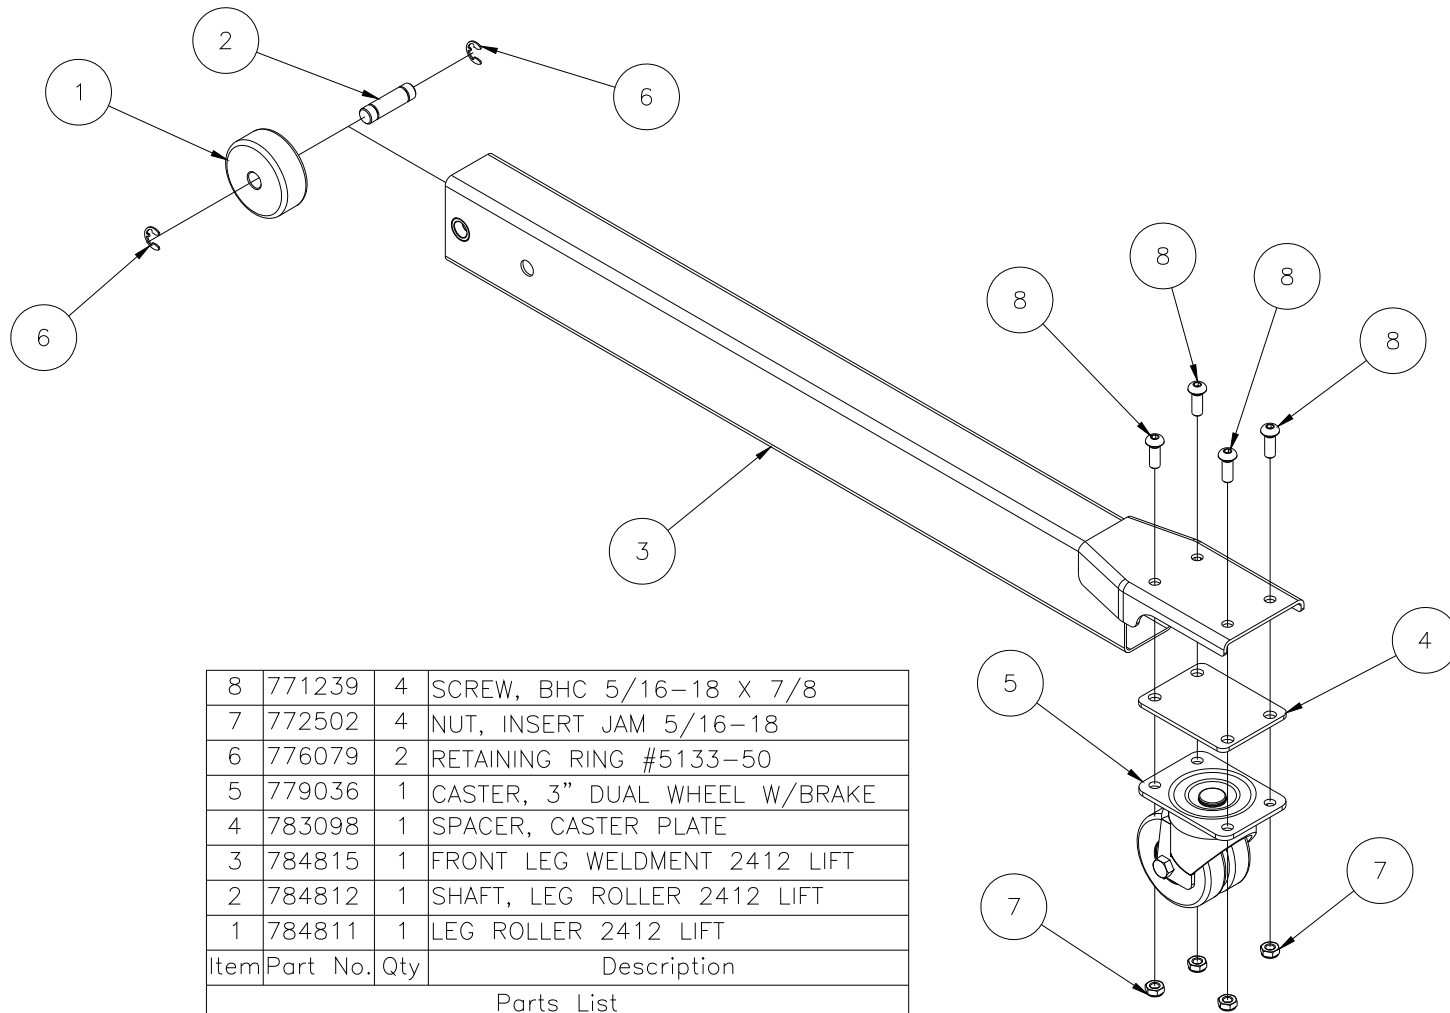

784810 - 2412 FRONT LEG ASSEMBLY

8	771239	4	SCREW, BHC 5/16-18 X 7/8
7	772502	4	NUT, INSERT JAM 5/16-18
6	776079	2	RETAINING RING #5133-50
5	779036	1	CASTER, 3" DUAL WHEEL W/BRAKE
4	783098	1	SPACER, CASTER PLATE
3	784815	1	FRONT LEG WELDMENT 2412 LIFT
2	784812	1	SHAFT, LEG ROLLER 2412 LIFT
1	784811	1	LEG ROLLER 2412 LIFT
Item	Part No.	Qty	Description
Parts List