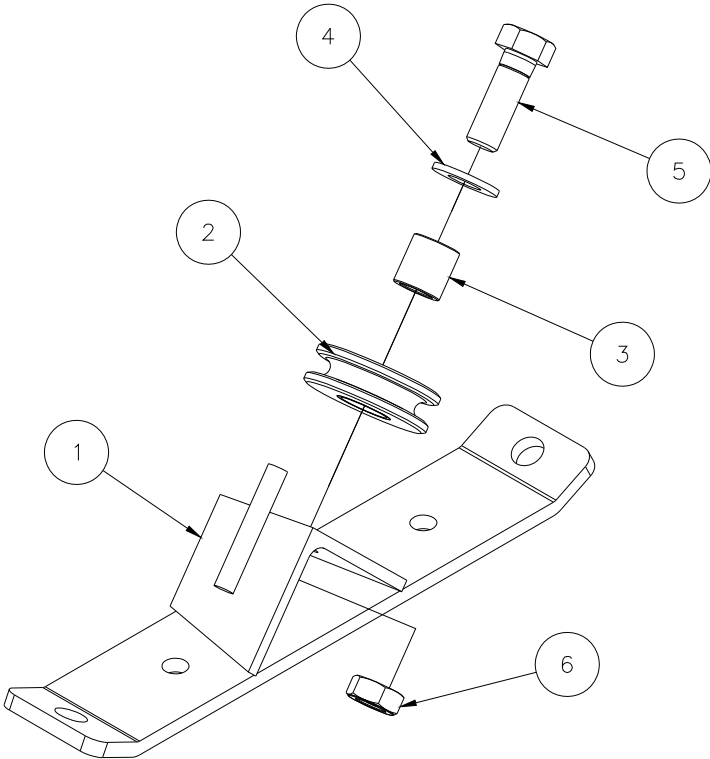

784784 - 2416 SPREADER PLATE ASSEMBLY

6	772358	1	NUT, INSERT JAM 1/2-13
5	771120	1	SCREW, HHC 1/2-13 X 1-1/2
4	773094	1	WASHER, FL 1/2 SAE
3	782960	1	ROLLER SHAFT
2	780025	1	SHEAVE, RAB 2"
1	784788	1	SPREADER PLATE WELDMENT 2416
Item	Part No.	Qty	Description
Parts List