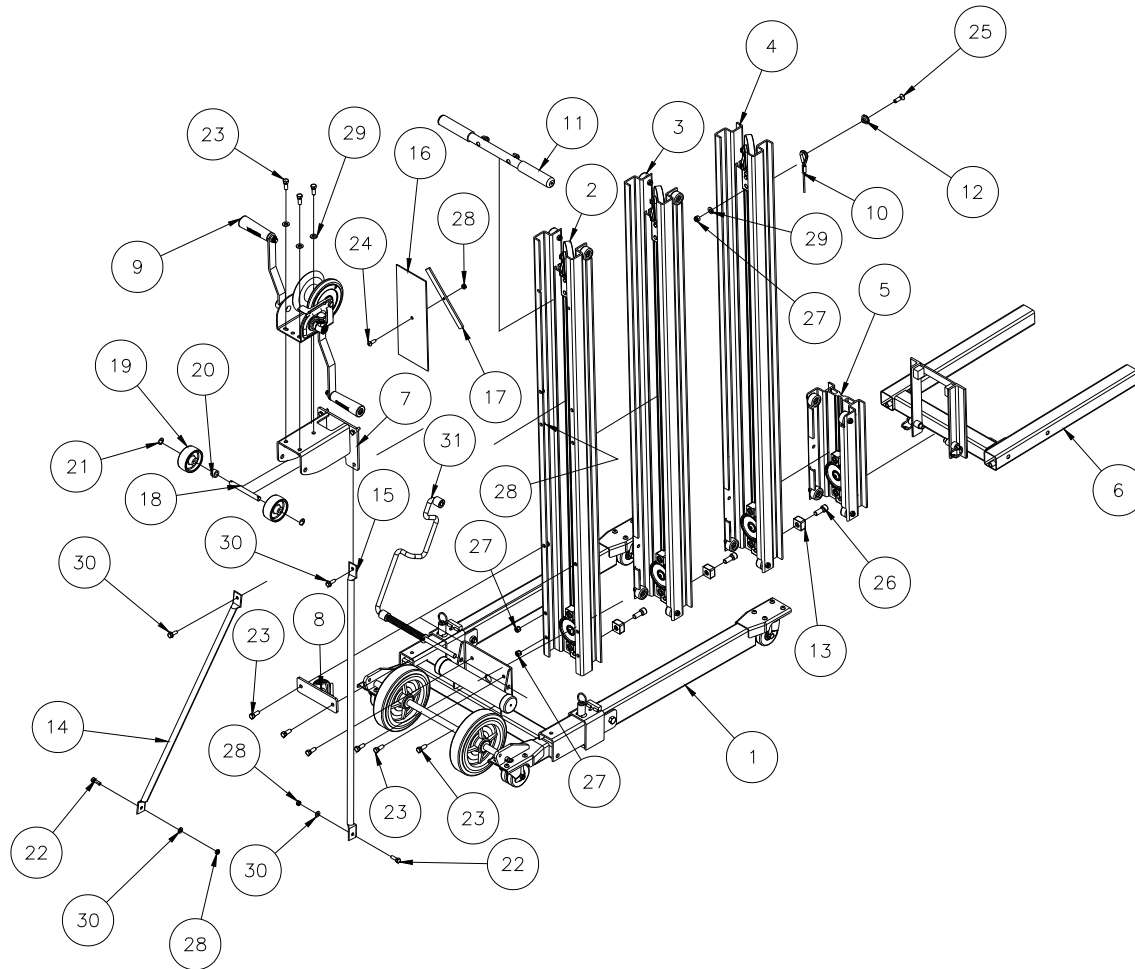

# 784750 - 2412 LIFT ASSEMBLY

32	778420	1	LABEL KIT, 2412 LIFT - NOT SHOWN
31	784830	1	MAST HOLD DOWN ASSY, BAR TYPE
30	773042	4	WASHER, FL 5/16
29	773022	4	WASHER, FL 3/8 SAE HARDENED
28	772502	7	NUT, INSERT JAM 5/16-18
27	772355	10	NUT, INSERT LOCK 3/8-16
26	771261	3	SCREW, SHC 1/2-13 X 1-1/4
25	771260	1	SCREW, FHSC 3/8-16 X 1-1/4
24	771239	1	SCREW, BHC 5/16-18 X 7/8
23	771107	9	SCREW, HHC 3/8-16 X 1
22	771052	6	SCREW, HHC 5/16-18 X 1 PLTD
21	774053	2	COTTER, CIRCLE Z/P .048 X 3/4
20	784394	1	SPACER, PULLEY 1/2"
19	779012	2	WHEEL, POLY OLEFIN 3"
18	784778	1	SHAFT WHEEL 2400 LIFT
17	783545	1	STRAP, 2100 SERIES LIFT
16	784307	1	MAST COVER, SHORT 2200
15	784252	1	MAST BRACE RIGHT
14	784251	1	MAST BRACE LEFT
13	783575	3	MAST STOP BLOCK
12	782910	1	ROPE RETAINER WASHER
11	784282	1	TOP HANDLE ASSEMBLY, 2200
10	784790	1	LOAD LINE 2412
9	784785	1	WINCH ASSEMBLY 2400 LIFT
8	784780	1	SPREADER PLATE ASSEMBLY
7	784775	1	WINCH MOUNTING WELDMENT
6	784770	1	FORK ASSEMBLY 2400
5	784765	1	CARRIAGE ASSEMBLY 2400
4	784740	1	TOP MAST ASSEMBLY 2412
3	784730	1	CENTER MAST ASSEMBLY 2412
2	784720	1	BOTTOM MAST ASSEMBLY 2412
1	784715	1	BASE ASSEMBLY 2400 LIFT
Item	Part No.	Qty	Description
Parts List			