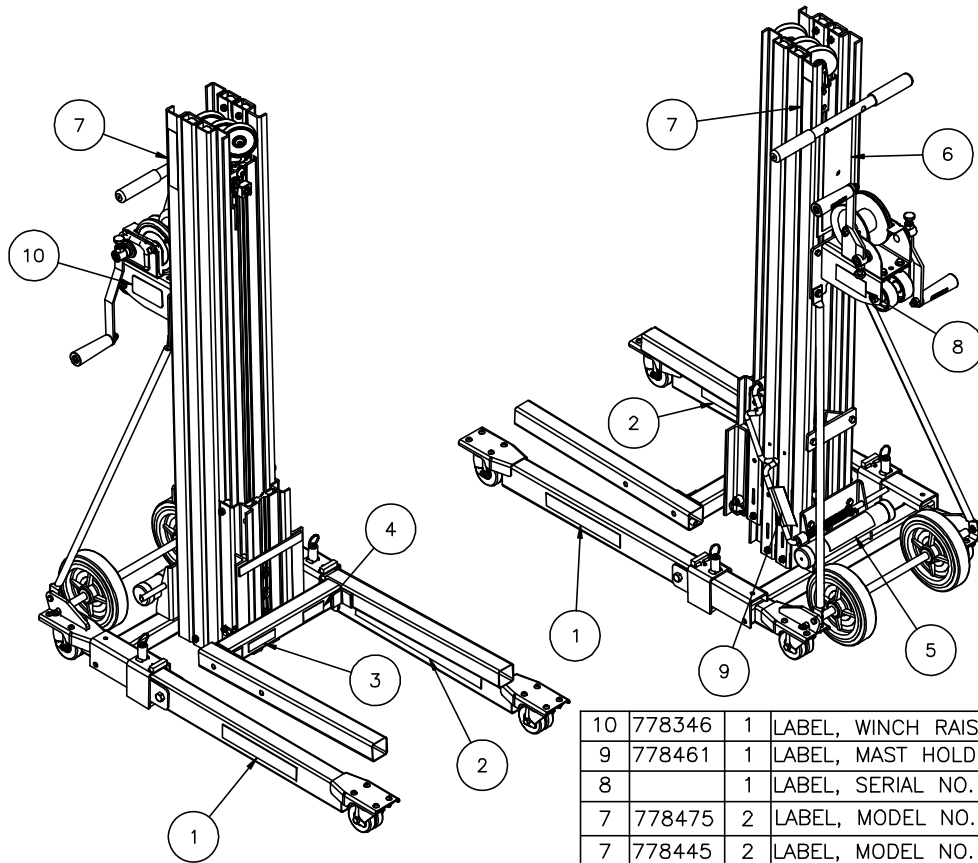

2400 LABEL KIT

10	778346	1	LABEL, WINCH RAISE/LOWER
9	778461	1	LABEL, MAST HOLD DOWN BAR TYPE
8		1	LABEL, SERIAL NO.
7	778475	2	LABEL, MODEL NO. 2416
7	778445	2	LABEL, MODEL NO. 2412
6	778458	1	LABEL, LARGE WARNING 2200 LIFT
5	778906	1	LABEL, OPERATORS MANUAL
4	778347	1	LABEL, NO RIDERS WARNING
3	778339	1	LABEL, CARRIAGE LATCH WARNING
2	778457	2	LABEL, "DO NOT STAND UNDER LOAD"
1	778450	2	LABEL, "SUMNER" 2200 LIFT
Item	Part No.	Qty	Description
Parts List