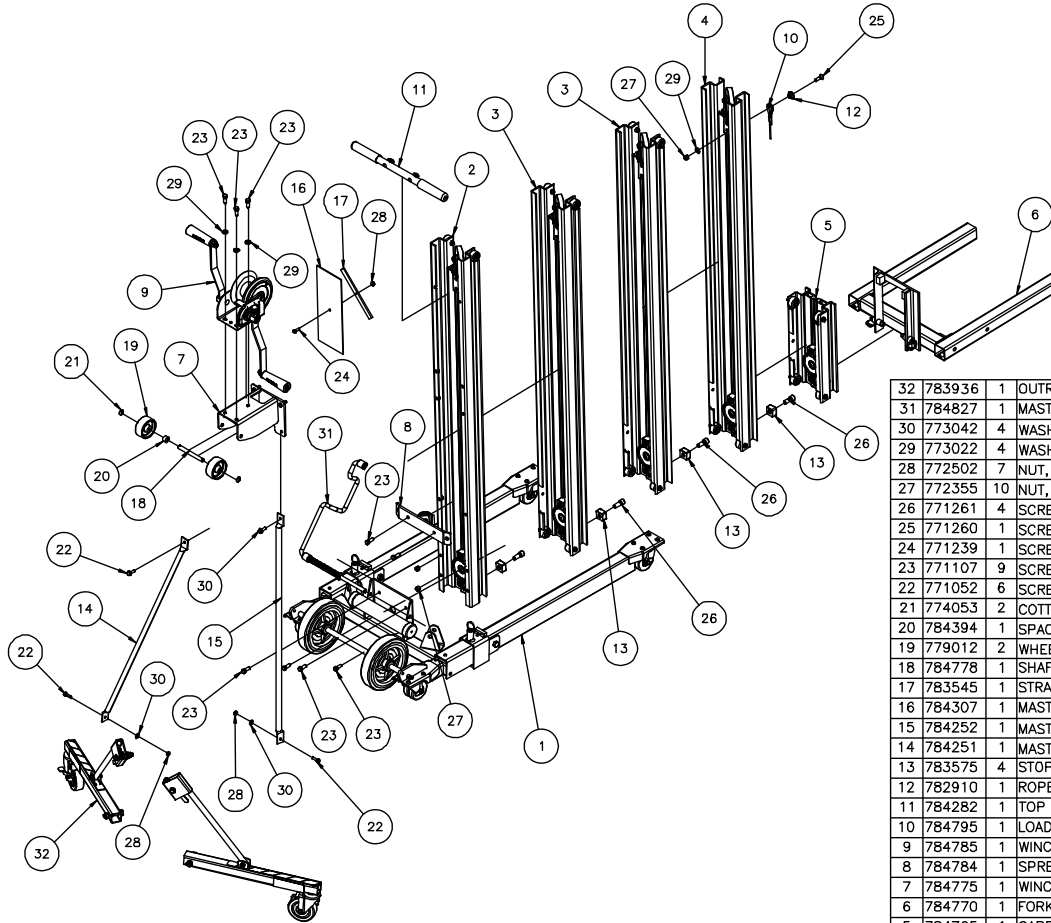

784751 - 2416 LIFT ASSEMBLY

32	783936	1	OUTRIGGER ASSEMBLY, 2416 LIFT
31	784827	1	MAST HOLD DOWN, BAR TYPE 2416
30	773042	4	WASHER, FL 5/16
29	773022	4	WASHER, FL 3/8 SAE HARDENED
28	772502	7	NUT, INSERT JAM 5/16-18
27	772355	10	NUT, INSERT LOCK 3/8-16
26	771261	4	SCREW, SHC 1/2-13 X 1-1/4
25	771260	1	SCREW, FHSC 3/8-16 X 1-1/4
24	771239	1	SCREW, BHC 5/16-18 X 7/8
23	771107	9	SCREW, HHC 3/8-16 X 1
22	771052	6	SCREW, HHC 5/16-18 X 1 PLTD
21	774053	2	COTTER, CIRCLE Z/P .048 X 3/4
20	784394	1	SPACER, PULLEY 1/2"
19	779012	2	WHEEL, POLY OLEFIN 3"
18	784778	1	SHAFT WHEEL 2400 LIFT
17	783545	1	STRAP
16	784307	1	MAST COVER, SHORT 2200 LIFT
15	784252	1	MAST BRACE (RIGHT) 2200 LIFT
14	784251	1	MAST BRACE (LEFT) 2200 LIFT
13	783575	4	STOP BLOCK
12	782910	1	ROPE RETAINER WASHER
11	784282	1	TOP HANDLE ASSEMBLY, 2200
10	784795	1	LOAD LINE EVENTER 16 LIFT
9	784785	1	WINCH ASSEMBLY 2400 LIFT
8	784784	1	SPREADER PLATE ASSEMBLY 2416
7	784775	1	WINCH MOUNTING WELDMENT
6	784770	1	FORK ASSEMBLY 2400
5	784765	1	CARRIAGE ASSEMBLY 2400
4	784740	1	TOP MAST ASSEMBLY 2412
3	784730	2	CENTER MAST ASSEMBLY 2412
2	784720	1	BOTTOM MAST ASSEMBLY 2412
1	784717	1	BASE ASSEMBLY 2416 LIFT
Item	Part No.	Qty	Description
Ports List