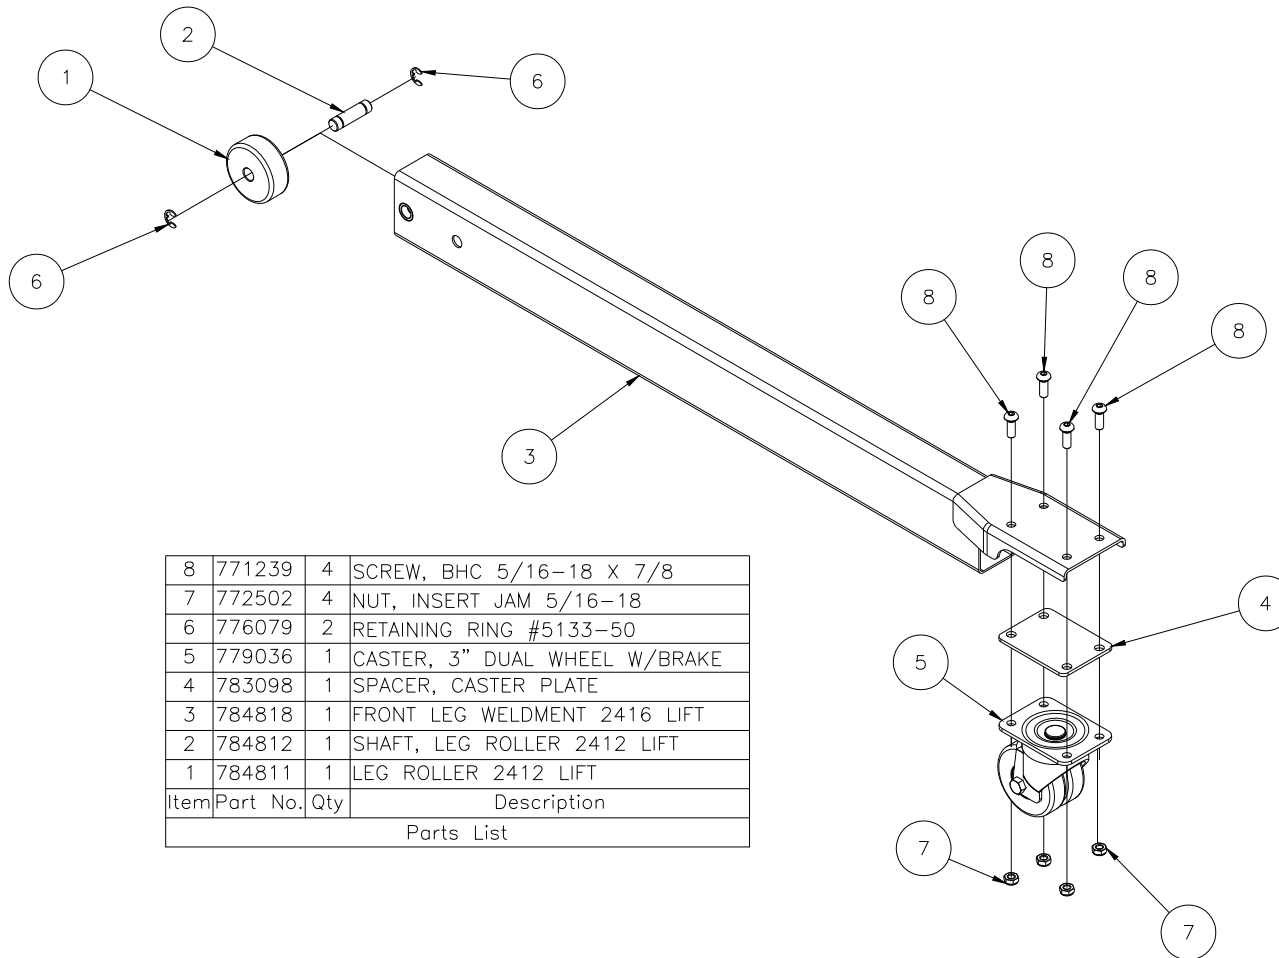

784813 - 2416 FRONT LEG ASSEMBLY

8	771239	4	SCREW, BHC 5/16-18 X 7/8
7	772502	4	NUT, INSERT JAM 5/16-18
6	776079	2	RETAINING RING #5133-50
5	779036	1	CASTER, 3" DUAL WHEEL W/BRAKE
4	783098	1	SPACER, CASTER PLATE
3	784818	1	FRONT LEG WELDMENT 2416 LIFT
2	784812	1	SHAFT, LEG ROLLER 2412 LIFT
1	784811	1	LEG ROLLER 2412 LIFT
Item	Part No.	Qty	Description
Parts List