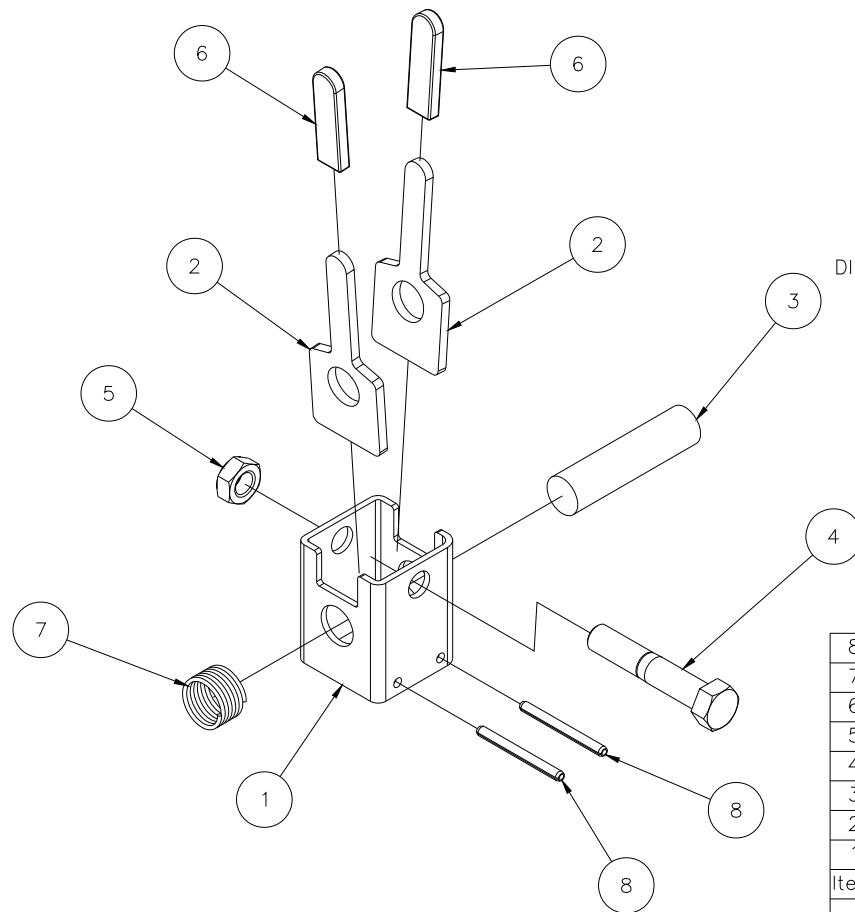

# 784810 - 2412 FRONT LEG ASSEMBLY

8	771239	4	SCREW, BHC 5/16-18 X 7/8
7	772502	4	NUT, INSERT JAM 5/16-18
6	776079	2	RETAINING RING #5133-50
5	779036	1	CASTER, 3" DUAL WHEEL W/BRAKE
4	783098	1	SPACER, CASTER PLATE
3	784815	1	FRONT LEG WELDMENT 2412 LIFT
2	784812	1	SHAFT, LEG ROLLER 2412 LIFT
1	784811	1	LEG ROLLER 2412 LIFT
Item	Part No.	Qty	Description
Parts List			

# 784813 - 2416 FRONT LEG ASSEMBLY

8	771239	4	SCREW, BHC 5/16-18 X 7/8
7	772502	4	NUT, INSERT JAM 5/16-18
6	776079	2	RETAINING RING #5133-50
5	779036	1	CASTER, 3" DUAL WHEEL W/BRAKE
4	783098	1	SPACER, CASTER PLATE
3	784818	1	FRONT LEG WELDMENT 2416 LIFT
2	784812	1	SHAFT, LEG ROLLER 2412 LIFT
1	784811	1	LEG ROLLER 2412 LIFT
Item	Part No.	Qty	Description
Parts List			

# 783936 - OUTRIGGER ASSEMBLY

14	772100	1	NUT, HEX 1/2-13
13	773590	1	WASHER, LOCK 1/2
12	779032	1	CASTER 4 X 1-1/4, 1/2-13 POST
11	784902	1	LEG WELDMENT, OUTRIGGER 2416
10	772358	2	NUT, INSERT JAM 1/2-13
9	772350	2	NUT, INSERT JAM 3/8-16
8	771127	2	SCREW, HHC 1/2-13 X 2-1/2 GRD 5
7	771090	2	SCREW, HHC 3/8-16 X 1-1/2
6	778362	2	TAPE, 1" B/Y CAUTION STRIPE
5	778348	2	LABEL, LOWER STABILIZER LEGS
4	774080	2	PIN, ROLL 3/16 X 1
3	783940	2	OUTRIGGER LOCK ASSEMBLY
2	783943	2	OUTRIGGER SUPPORT TUBE
1	784901	2	LEG ASSEMBLY, OUTRIGGER 2416
Item	Part No.	Qty	Description
Parts List			

# 783940 - OUTRIGGER LOCK ASSEMBLY

DISCARD ITEM #3 ONCE THE OUTRIGGER LOCK ASSEMBLY IS IN PLACE ON THE OUTRIGGER SUPPORT TUBE

8	774084	2	PIN, ROLL 3/16 X 2
7	776221	1	SPRING, CENTURY #2952
6	779938	2	CAP, RECT RD END 3/16 X 1/2 X 2
5	772358	1	NUT, INSERT JAM 1/2-13
4	771141	1	SCREW, HHC 1/2-13 X 2-3/4
3	783944	1	OUTRIGGER SUPPORT TUBE STUB
2	783942	2	OUTRIGGER LOCK FINGER
1	783941	1	OUTRIGGER LOCK TUBE
Item	Part No.	Qty	Description
Parts List			