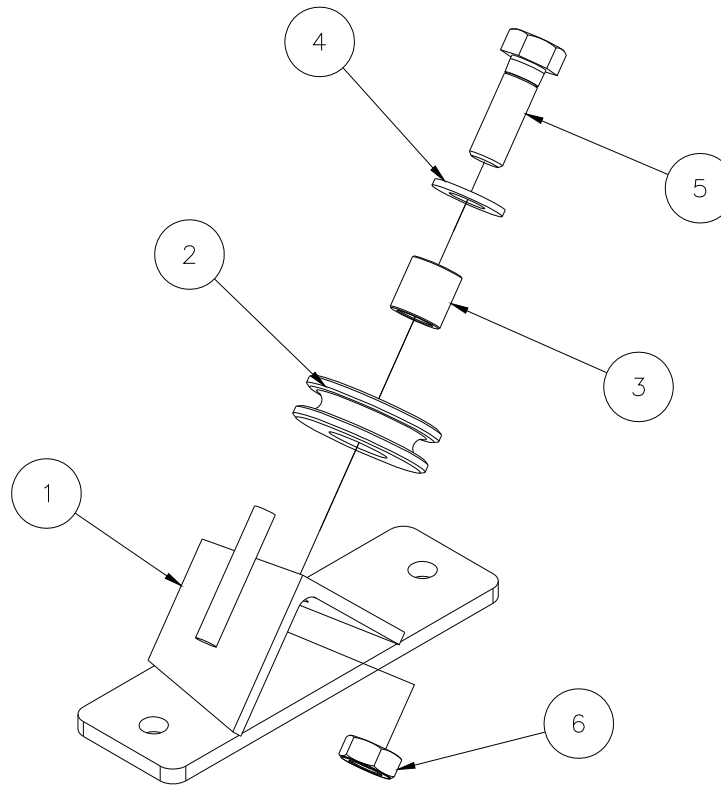

784780 - 2412 SPREADER PLATE ASSEMBLY

6	772358	1	NUT, INSERT JAM 1/2-13
5	771120	1	SCREW, HHC 1/2-13 X 1-1/2
4	773094	1	WASHER, FL 1/2 SAE
3	782960	1	ROLLER SHAFT
2	780025	1	SHEAVE, RAB 2"
1	784781	1	SPREADER PLATE WELDMENT
Item	Part No.	Qty	Description
Parts List