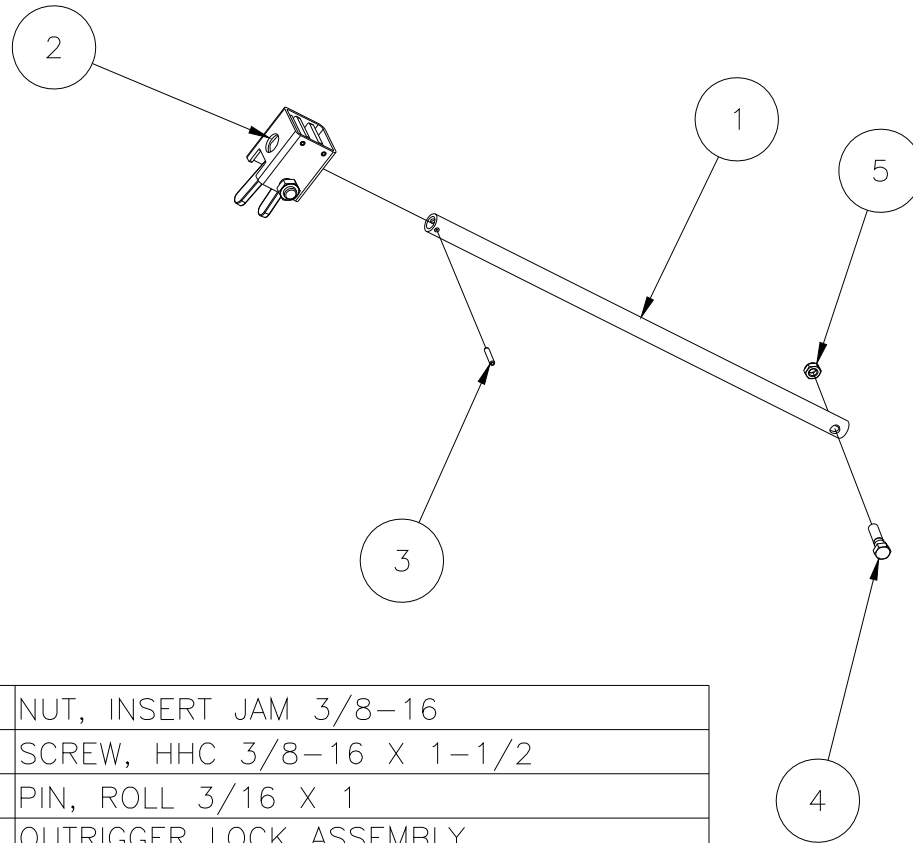

783945 - OUTRIGGER LOCK KIT

5	772350	1	NUT, INSERT JAM 3/8-16
4	771090	1	SCREW, HHC 3/8-16 X 1-1/2
3	774080	1	PIN, ROLL 3/16 X 1
2	783940	1	OUTRIGGER LOCK ASSEMBLY
1	783943	1	OUTRIGGER SUPPORT TUBE
Item	Part No.	Qty	Description
Parts List