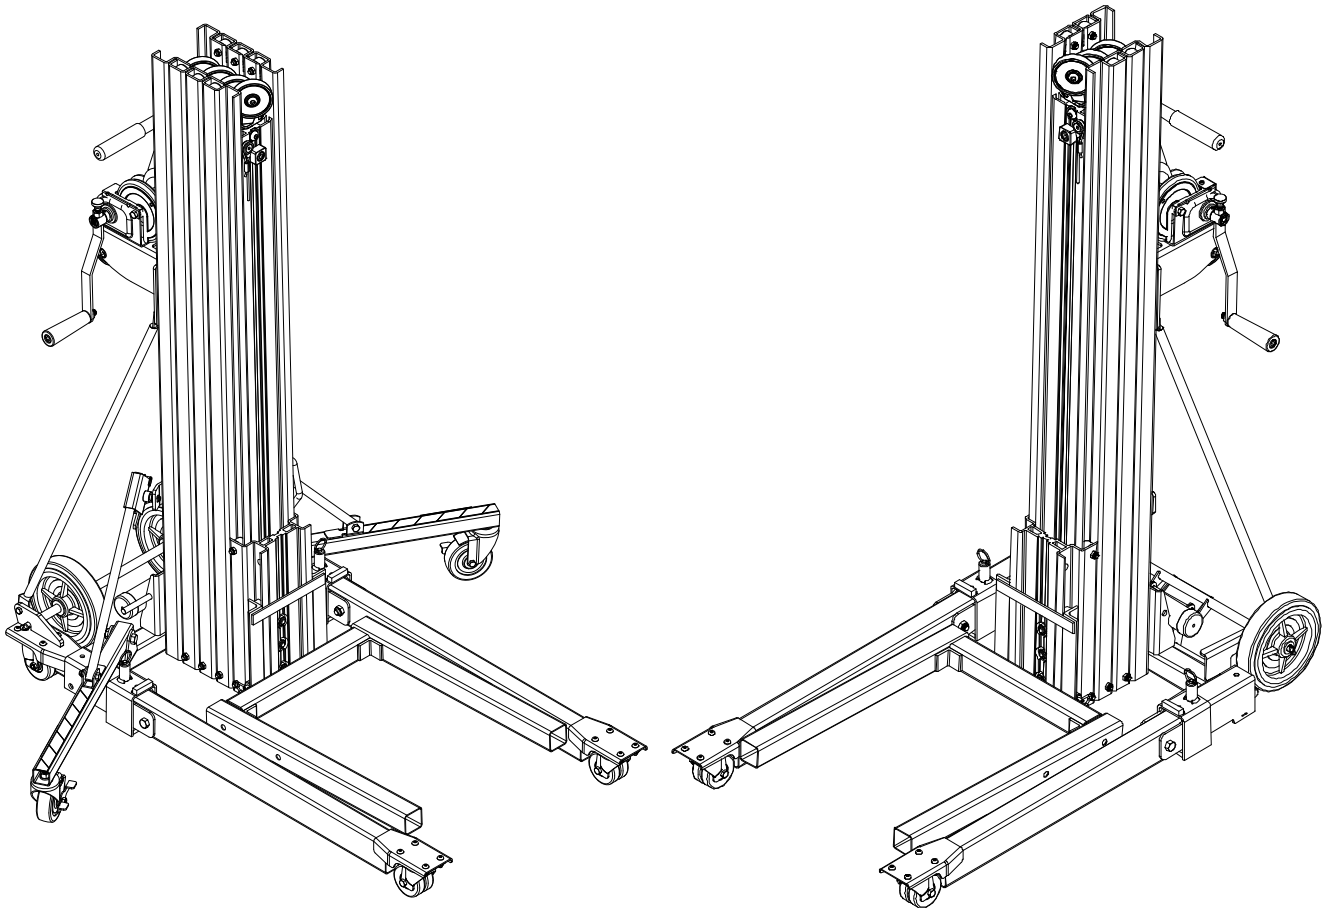

PARTS MANUAL

SERIES 2400 CONTRACTOR LIFT

SUMNER®

USA:

7514 Alabonson Rd.
Houston, TX 77088
tel: 281-999-6900
fax: 281-999-6966

CANADA:

75 Saltsman Drive, Unit 5
Cambridge, Ontario N3H 4R7
Ph: 519-653-5300
Fax: 519-653-5305

UK:

Unit 16A
Blackpole Trading Estate East
Blackpole Road
Worcester, WR3 8SG
tel: +44 (0)1905 458333
fax: +44(0)1905 458222