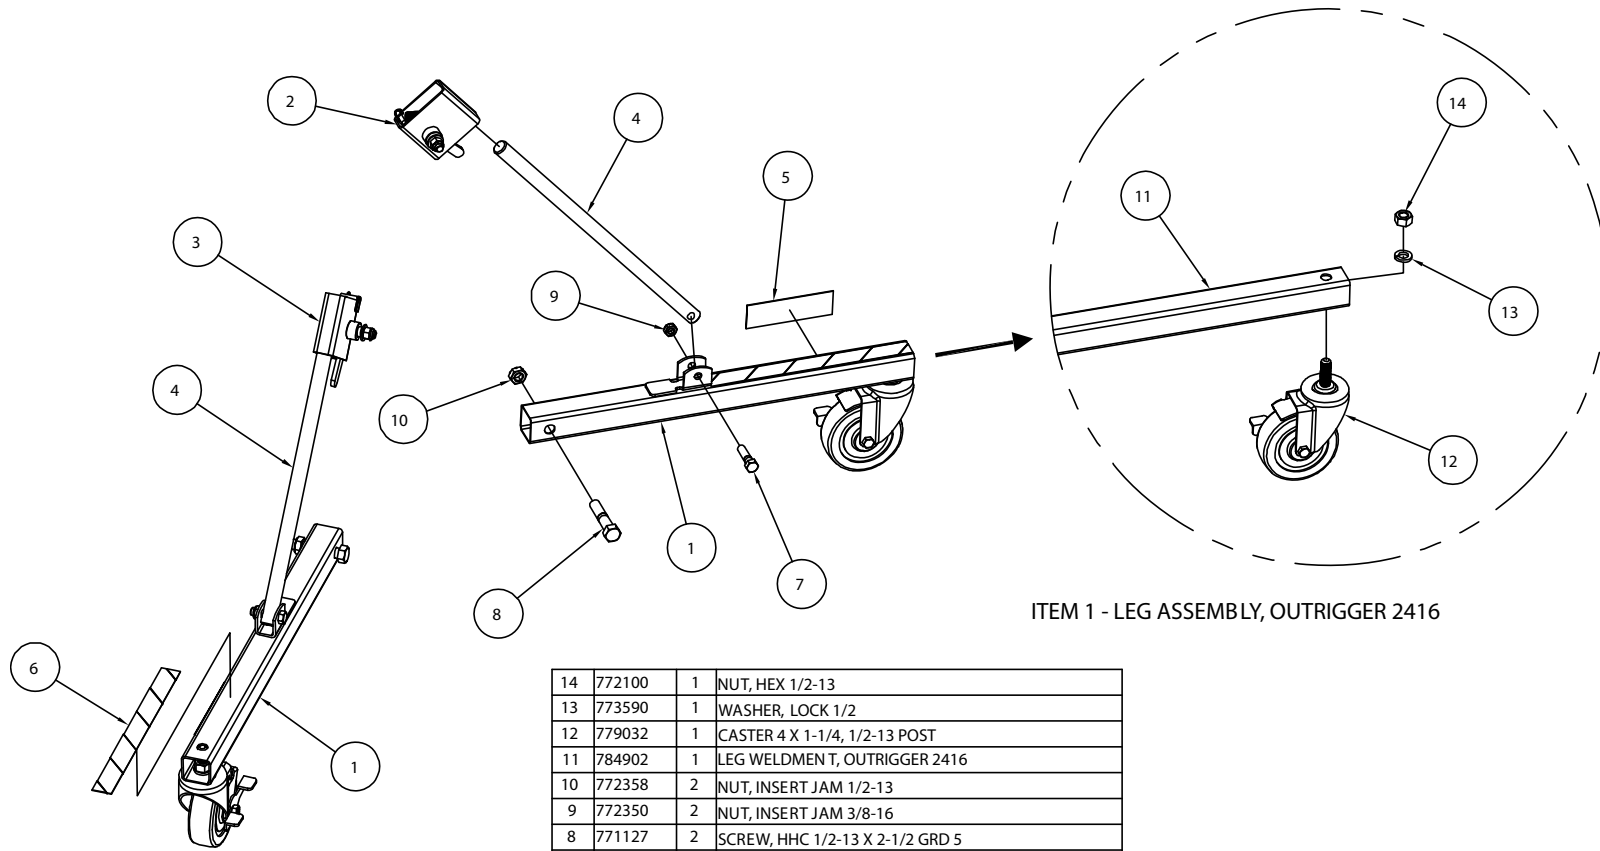

784900 - 2416 OUTRIGGER ASSEMBLY (OBSOLETE)

ITEM 1 - LEG ASSEMBLY, OUTRIGGER 2416

14	772100	1	NUT, HEX 1/2-13
13	773590	1	WASHER, LOCK 1/2
12	779032	1	CASTER 4 X 1-1/4, 1/2-13 POST
11	784902	1	LEG WELDMEN T, OUTRIGGER 2416
10	772358	2	NUT, INSERT JAM 1/2-13
9	772350	2	NUT, INSERT JAM 3/8-16
8	771127	2	SCREW, HHC 1/2-13 X 2-1/2 GRD 5
7	771090	2	SCREW, HHC 3/8-16 X 1-1/2
6	778362	2	TAPE, 1" B/Y CAUTION STRIPE
5	778348	2	LABEL, LOWER STABILIZER LEGS
4	784904	2	OUTRIGGER SUPPO RT BAR 2416
3	783726	1	OUTRIGGER LOCK ASSEMB LY, LEFT
2	783718	1	OUTRIGGER LOCK ASSEMB LY, RIGHT
1	784901	2	LEG ASSEMB LY, OUTRIGGER 2416
Item No.	Part No.	Qty	Description
Parts List