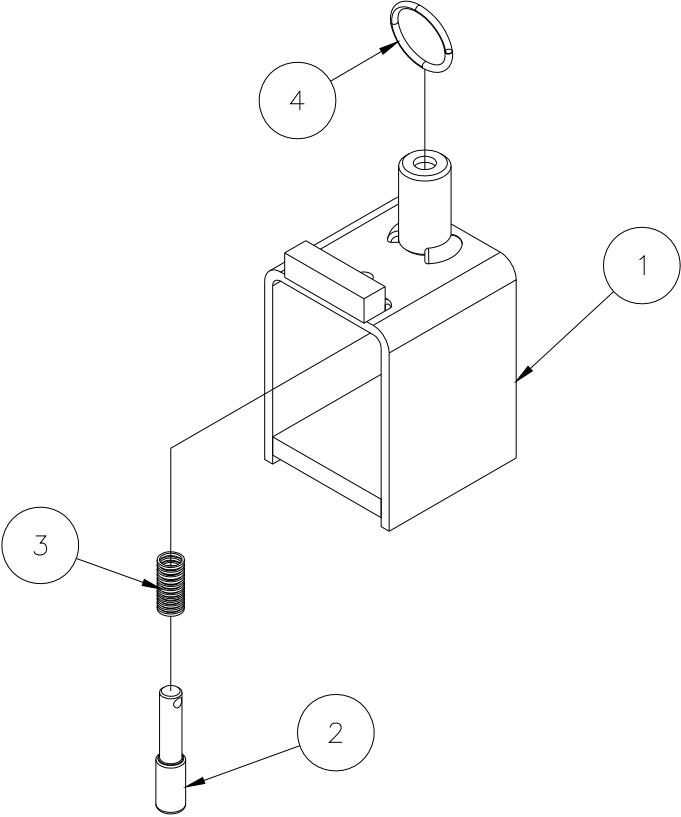

784820 - LEG LOCK ASSEMBLY (OBSOLETE)

4	775110	1	SPLIT RING 1-1/4" NICK. PLTD.
3	776212	1	SPRING, #DWC-042-G-9
2	782510	1	PLUNGER
1	784821	1	LEG LOCK WELDMENT 2400 LIFT
Item	Part No.	Qty	Description
Parts List