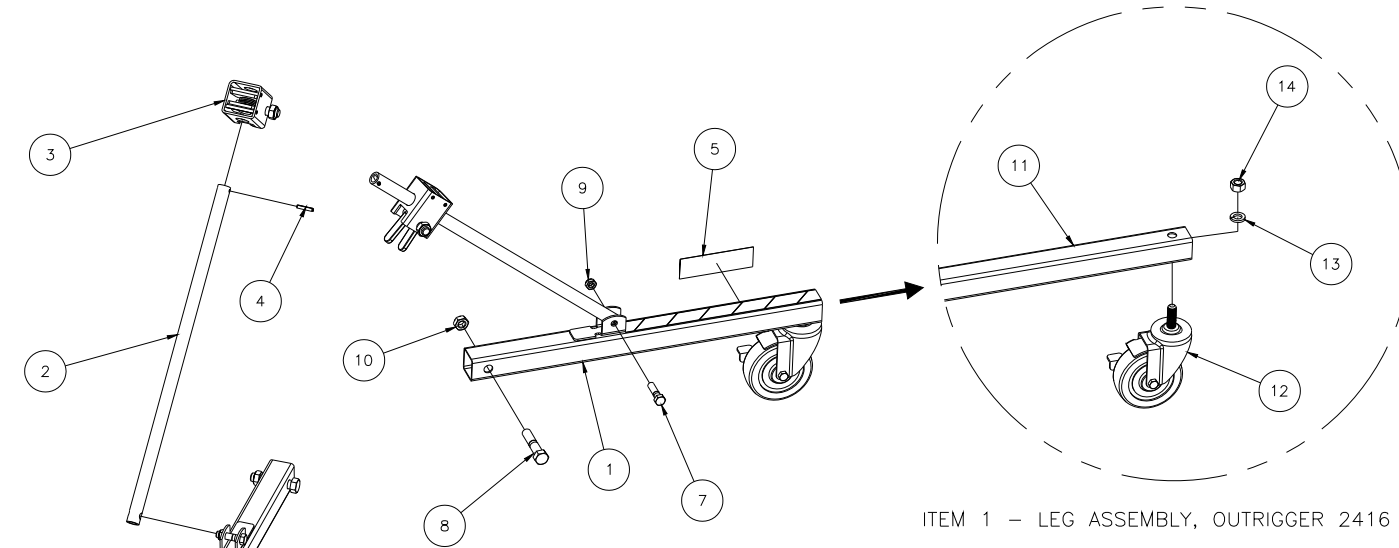

783936 - OUTRIGGER ASSEMBLY

14	772100	1	NUT, HEX 1/2-13
13	773590	1	WASHER, LOCK 1/2
12	779032	1	CASTER 4 X 1-1/4, 1/2-13 POST
11	784902	1	LEG WELDMENT, OUTRIGGER 2416
10	772358	2	NUT, INSERT JAM 1/2-13
9	772350	2	NUT, INSERT JAM 3/8-16
8	771127	2	SCREW, HHC 1/2-13 X 2-1/2 GRD 5
7	771090	2	SCREW, HHC 3/8-16 X 1-1/2
6	778362	2	TAPE, 1" B/Y CAUTION STRIPE
5	778348	2	LABEL, LOWER STABILIZER LEGS
4	774080	2	PIN, ROLL 3/16 X 1
3	783940	2	OUTRIGGER LOCK ASSEMBLY
2	783943	2	OUTRIGGER SUPPORT TUBE
1	784901	2	LEG ASSEMBLY, OUTRIGGER 2416
Item	Part No.	Qty	Description
Parts List