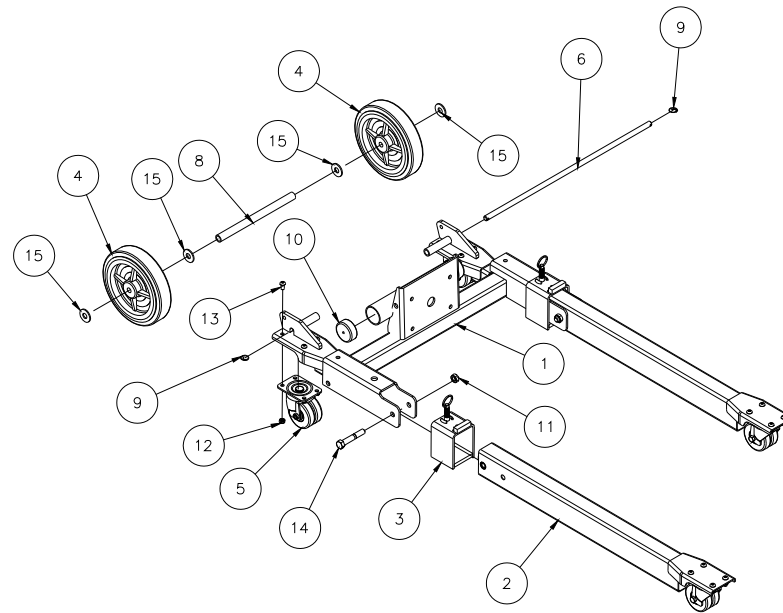

784715 - 2412 BASE ASSEMBLY

15	773060	4	WASHER, FLAT 1/2 USS
14	771142	2	SCREW, HHC 1/2-13 X 3
13	771049	8	SCREW, BHC 5/16-18 X 5/8
12	772502	8	NUT, INSERT JAM 5/16-18
11	772358	2	NUT, INSERT JAM 1/2-13
10	779905	2	CAP, 2" OD TUBE, BLACK
9	774053	2	COTTER. CIRCLE Z/P .048 X 3/4
8	784867	1	AXLE SUPPORT TUBE
6	784585	1	AXLE, 2412 LIFT
5	779036	2	CASTER, 3" DUAL WHEEL W/BRAKE
4	779031	2	WHEEL, 8" THERMOPLASTIC GRAY
3	784820	2	LEG LOCK ASSY.
2	784810	2	FRONT LEG ASSY. 2412 LIFT
1	784800	1	BASE WELDMENT 2412 LIFT
Item	Part No.	Qty	Description
Parts List