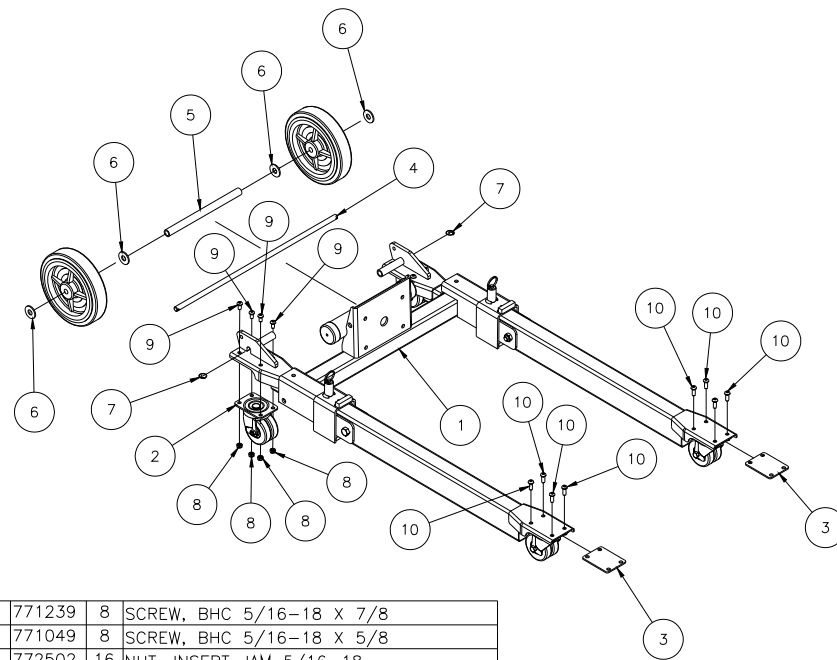

784714 - 2416 BASE ASSEMBLY CONVERSION KIT

10	771239	8	SCREW, BHC 5/16-18 X 7/8
9	771049	8	SCREW, BHC 5/16-18 X 5/8
8	772502	16	NUT, INSERT JAM 5/16-18
7	774053	2	COTTER. CIRCLE Z/P .048 X 3/4
6	773060	4	WASHER, FLAT 1/2 USS
5	784867	1	AXLE SUPPORT TUBE
4	784585	1	AXLE, 2412 LIFT
3	783098	2	SPACER, CASTER PLATE
2	779036	2	CASTER, 3" DUAL WHEEL W/BRAKE
1	784800	1	BASE WELDMENT 2412 LIFT
Item	Part No.	Qty	Description
Parts List			

CUSTOMER WILL REUSE EXISTING LEG WELDMENTS, FRONT CASTERS, LEG LOCKS, AND 8" THERMOPLASTIC GRAY WHEELS