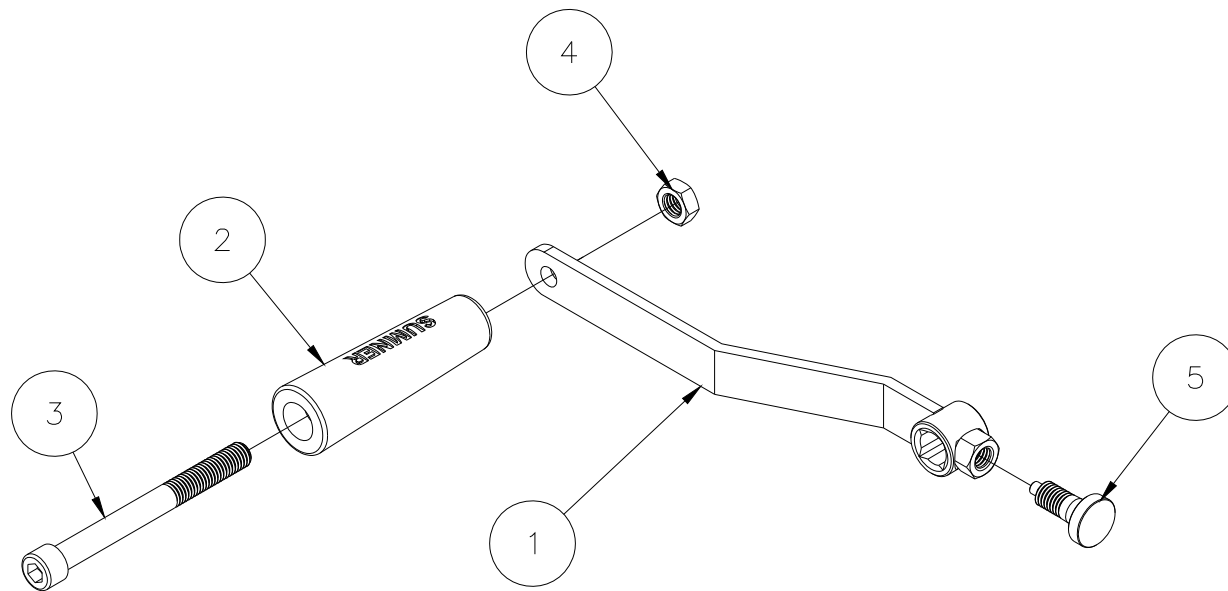

783757 - WINCH HANDLE ASSEMBLY

5	774180	1	PLUNGER ASSEMBLY
4	772358	1	1/2-13 INSERT JAM LOCK NUT
3	771254	1	SHCS 1/2-13 x 5
2	780182	1	WINCH HANDLE SLEEVE
1	783756	1	HANDLE WELDMENT
Item	Part No.	Qty	Description
Parts List